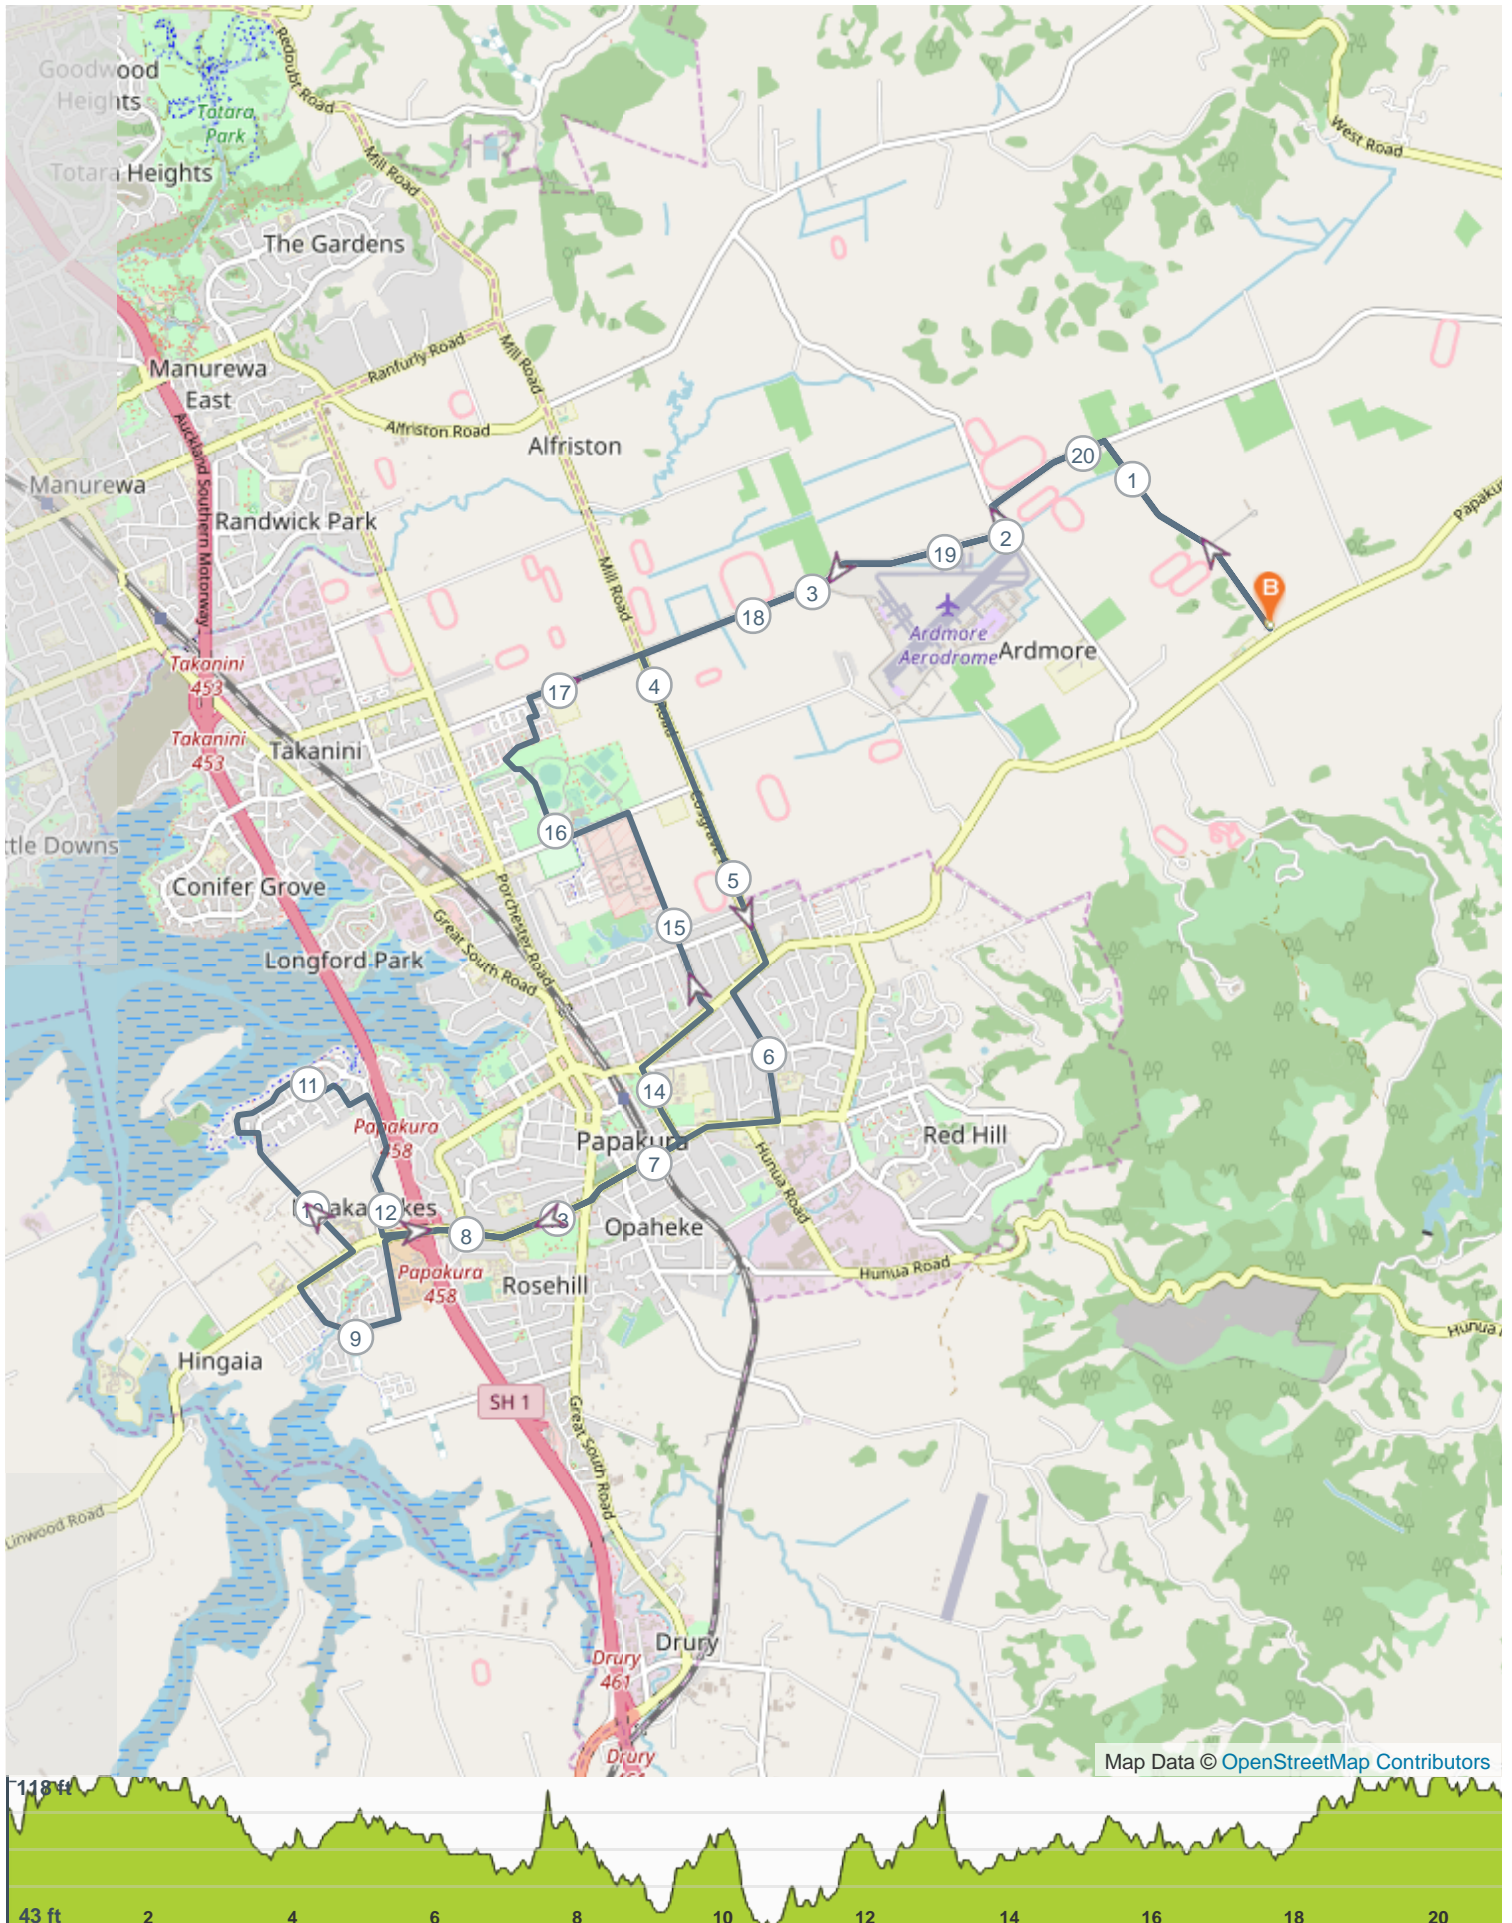

Map Data © OpenStreetMap Contributors

ROUTE DIRECTIONS

No	Miles	Turn	Directions
1	0.000		Start on Burnside Road
2	0.775	←	Turn left onto Clevedon Takanini Road
3	1.465	↖	Keep left
4	1.827	↖	Turn slight left onto Alfriston Ardmore Road
5	1.842	→	Turn sharp right onto Airfield Road
6	3.831	←	At roundabout, take exit 1 onto Mill Road
7	4.367	→	Turn right onto Papakura–Clevedon Road
8	5.504	←	Turn left onto Kelvin Road
9	5.980	→	Turn right onto Settlement Road
10	6.700		At roundabout, take exit 2 onto Settlement Road
11	8.283		Keep left
12	8.514		At roundabout, take exit 2 onto Hinau Road
13	8.561	↖	Turn slight left onto Hinau Road
14	8.995	→	At roundabout, take exit 3 onto Kuhanui Drive
15	9.333	→	Turn right onto Hingaia Road
16	9.635	←	Turn left onto Pararekau Road
17	10.423	←	At roundabout, take exit 1 onto Capriana Drive
18	10.447	→	Turn right onto Milano Boulevard
19	10.987	←	Turn left onto Harbourside Drive
20	11.013	→	Turn right onto Toscana Drive
21	11.062	↖	At roundabout, take exit 2
22	11.200	→	Turn right
23	11.233	←	Turn left onto Toscana Drive
24	11.397	→	Turn right onto Harbourside Drive
25	12.138	←	Turn left onto Hingaia Road
26	13.594	←	At roundabout, take exit 1 onto Marne Road
27	13.947	↗	At roundabout, take exit 2 onto Papakura–Clevedon Road
28	14.500	←	Turn left onto Grove Road
29	15.551	←	Turn left onto Walters Road
30	15.568	→	Turn sharp right
31	15.956		Keep right
32	16.244		Keep left
33	16.295	↖	Turn slight left
34	16.351	↗	Keep right
35	16.392	→	Turn right onto Kuaka Drive

No	Miles	Turn	Directions
36	16.571	←	Turn left onto Tarapiroe Avenue
37	16.668	→	Turn right onto Matata Drive
38	16.729	←	Turn left onto Amokura Avenue
39	16.770	→	Turn right onto Airfield Road
40	17.414		At roundabout, take exit 2 onto Airfield Road
41	19.103	←	Turn right onto Mullins Road
42	19.341	→	Turn right onto Clevedon Takanini Road
43	19.858	→	Turn right onto Burnside Road
44	20.894		