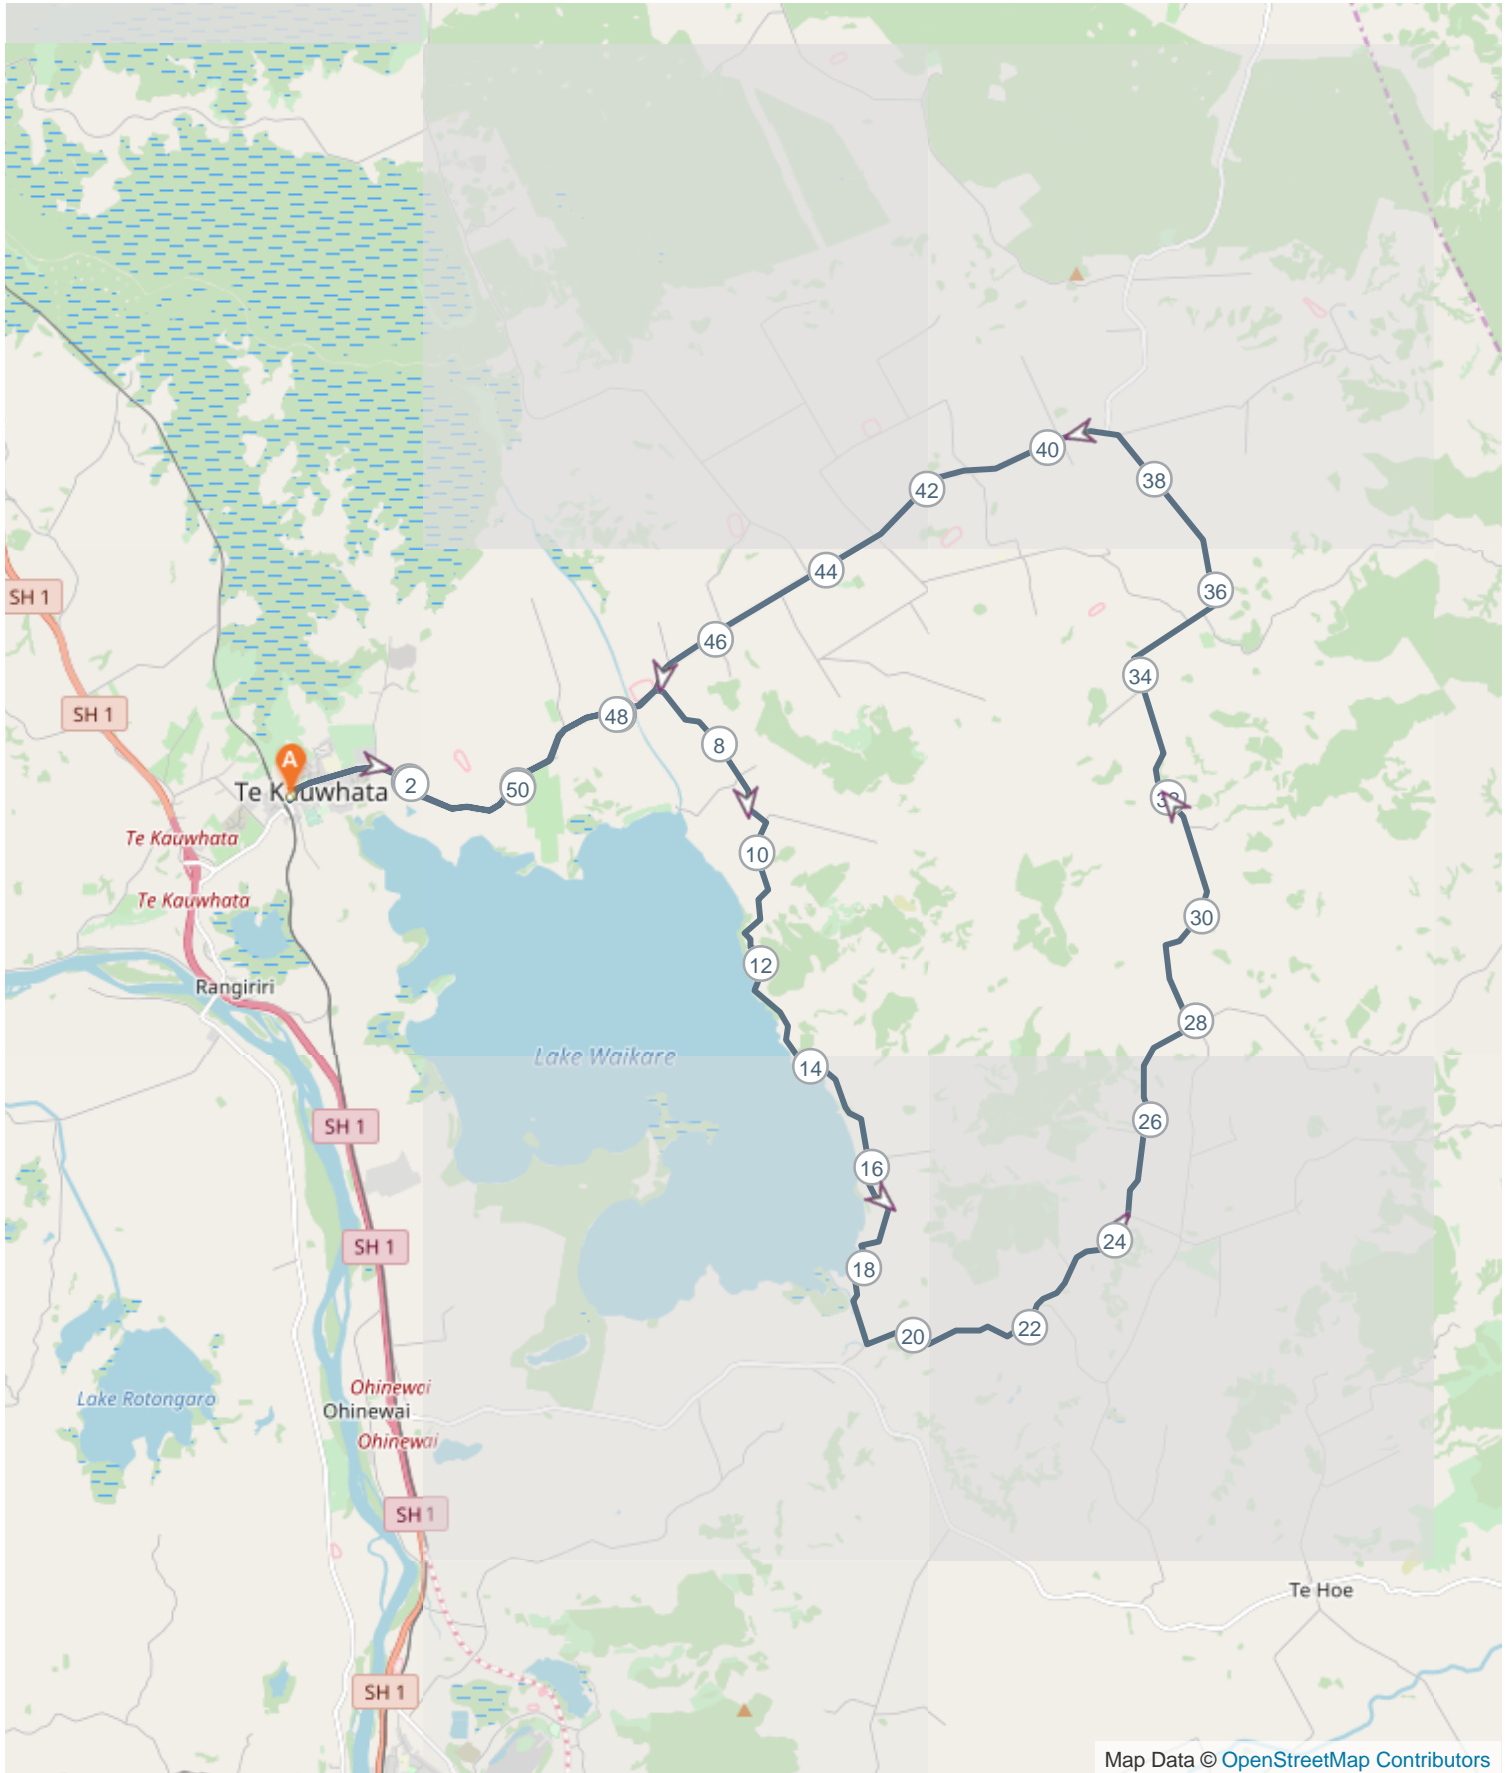

Te Kauwhata MVCC Medium 1

ROUTE INFORMATION

LENGTH 53.935 km
ASCENT 588 m
DESCENT 588 m
HILLS **↑** 40.1% | **↓** 41.4% | **→** 18.5%
TERRAIN Road **A**
START **LAT: -37.404704, LNG: 175.143168**

NOTES

Te Kauwhata MVCC Medium 1 (53.935 km)

ROUTE DIRECTIONS

No	Km	Turn	Directions
1	0.000		Start on Main Street
2	6.679	→	Turn right onto Waikare Road
3	9.333	↗	Turn slight right onto Waikare Road
4	19.135	↙	Turn sharp left onto Waiterimu Road
5	27.233	←	Turn right onto Storey Road
6	38.787	↖	Turn slight left onto Waerenga Road
7	53.774		