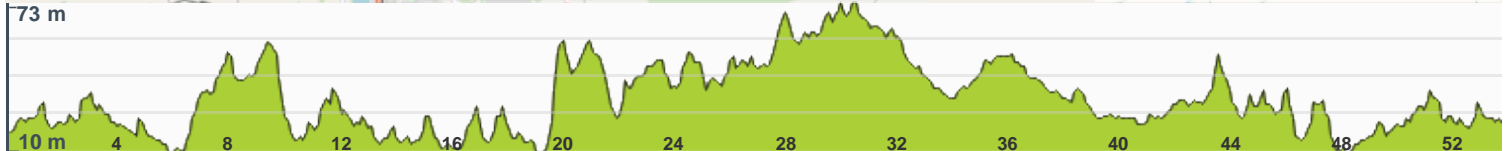

Te Kauwhata MVCC Medium 1

ROUTE INFORMATION

LENGTH 53.935 km
ASCENT 588 m
DESCENT 588 m
HILLS **↑** 40.1% | **↓** 41.4% | **→** 18.5%
TERRAIN Road **A**
START **LAT: -37.404704, LNG: 175.143168**

NOTES

Te Kauwhata MVCC Medium 1 (53.935 km)

ROUTE DIRECTIONS

No	Km	Turn	Directions
1	0.000		Start on Main Street
2	6.679	→	Turn right onto Waikare Road
3	9.333	↗	Turn slight right onto Waikare Road
4	19.135	↙	Turn sharp left onto Waiterimu Road
5	27.233	←	Turn right onto Storey Road
6	38.787	↖	Turn slight left onto Waerenga Road
7	53.774		