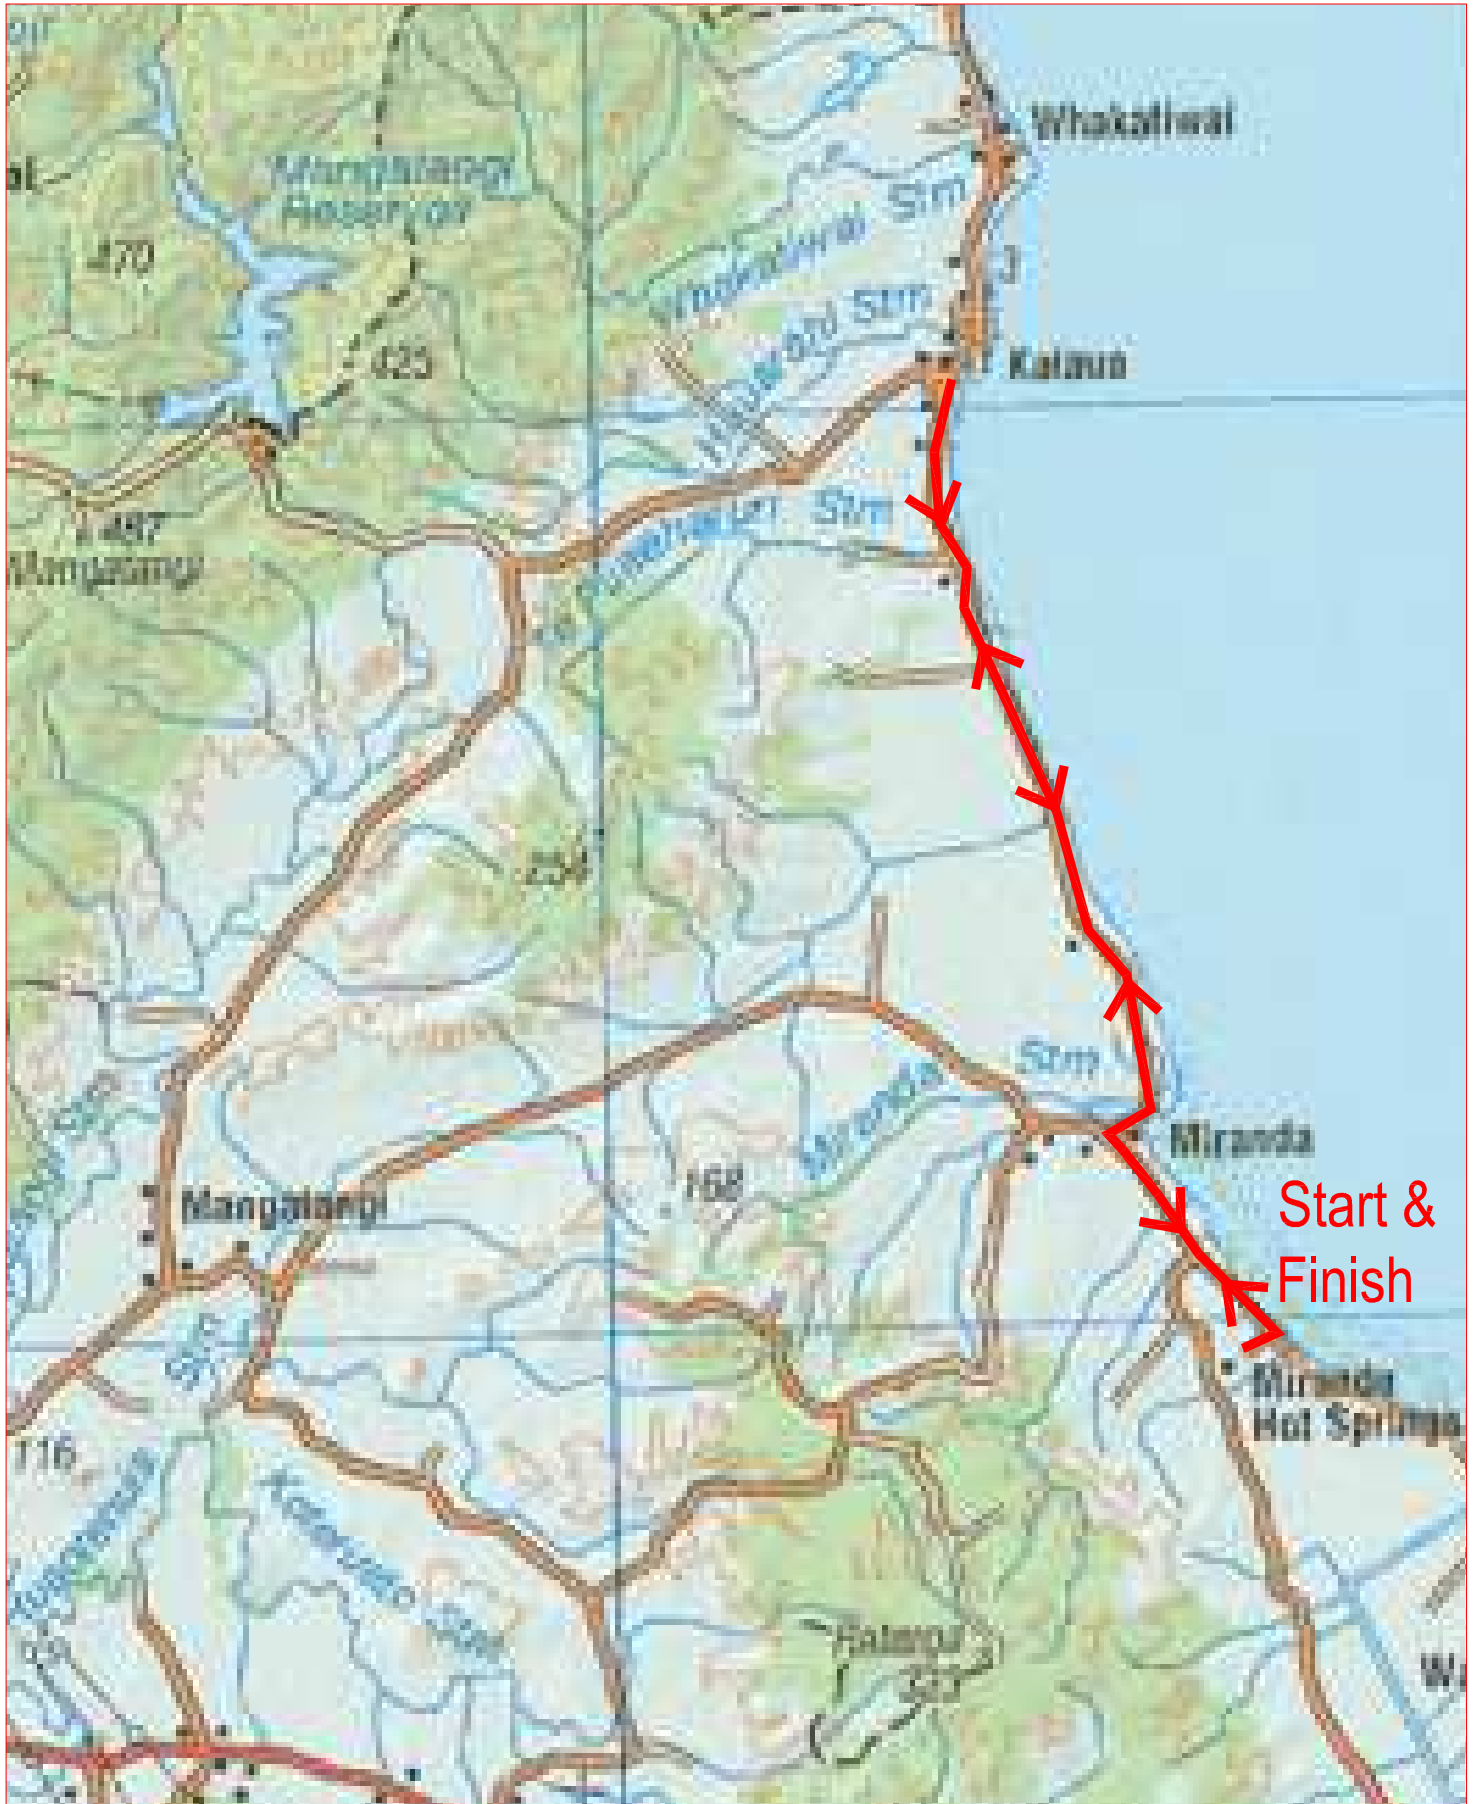

Short Ride 24km

Course: Miranda Short Ride

**Note: Ride starts and finishes at Miranda Hot Springs - Start time: 8:40**