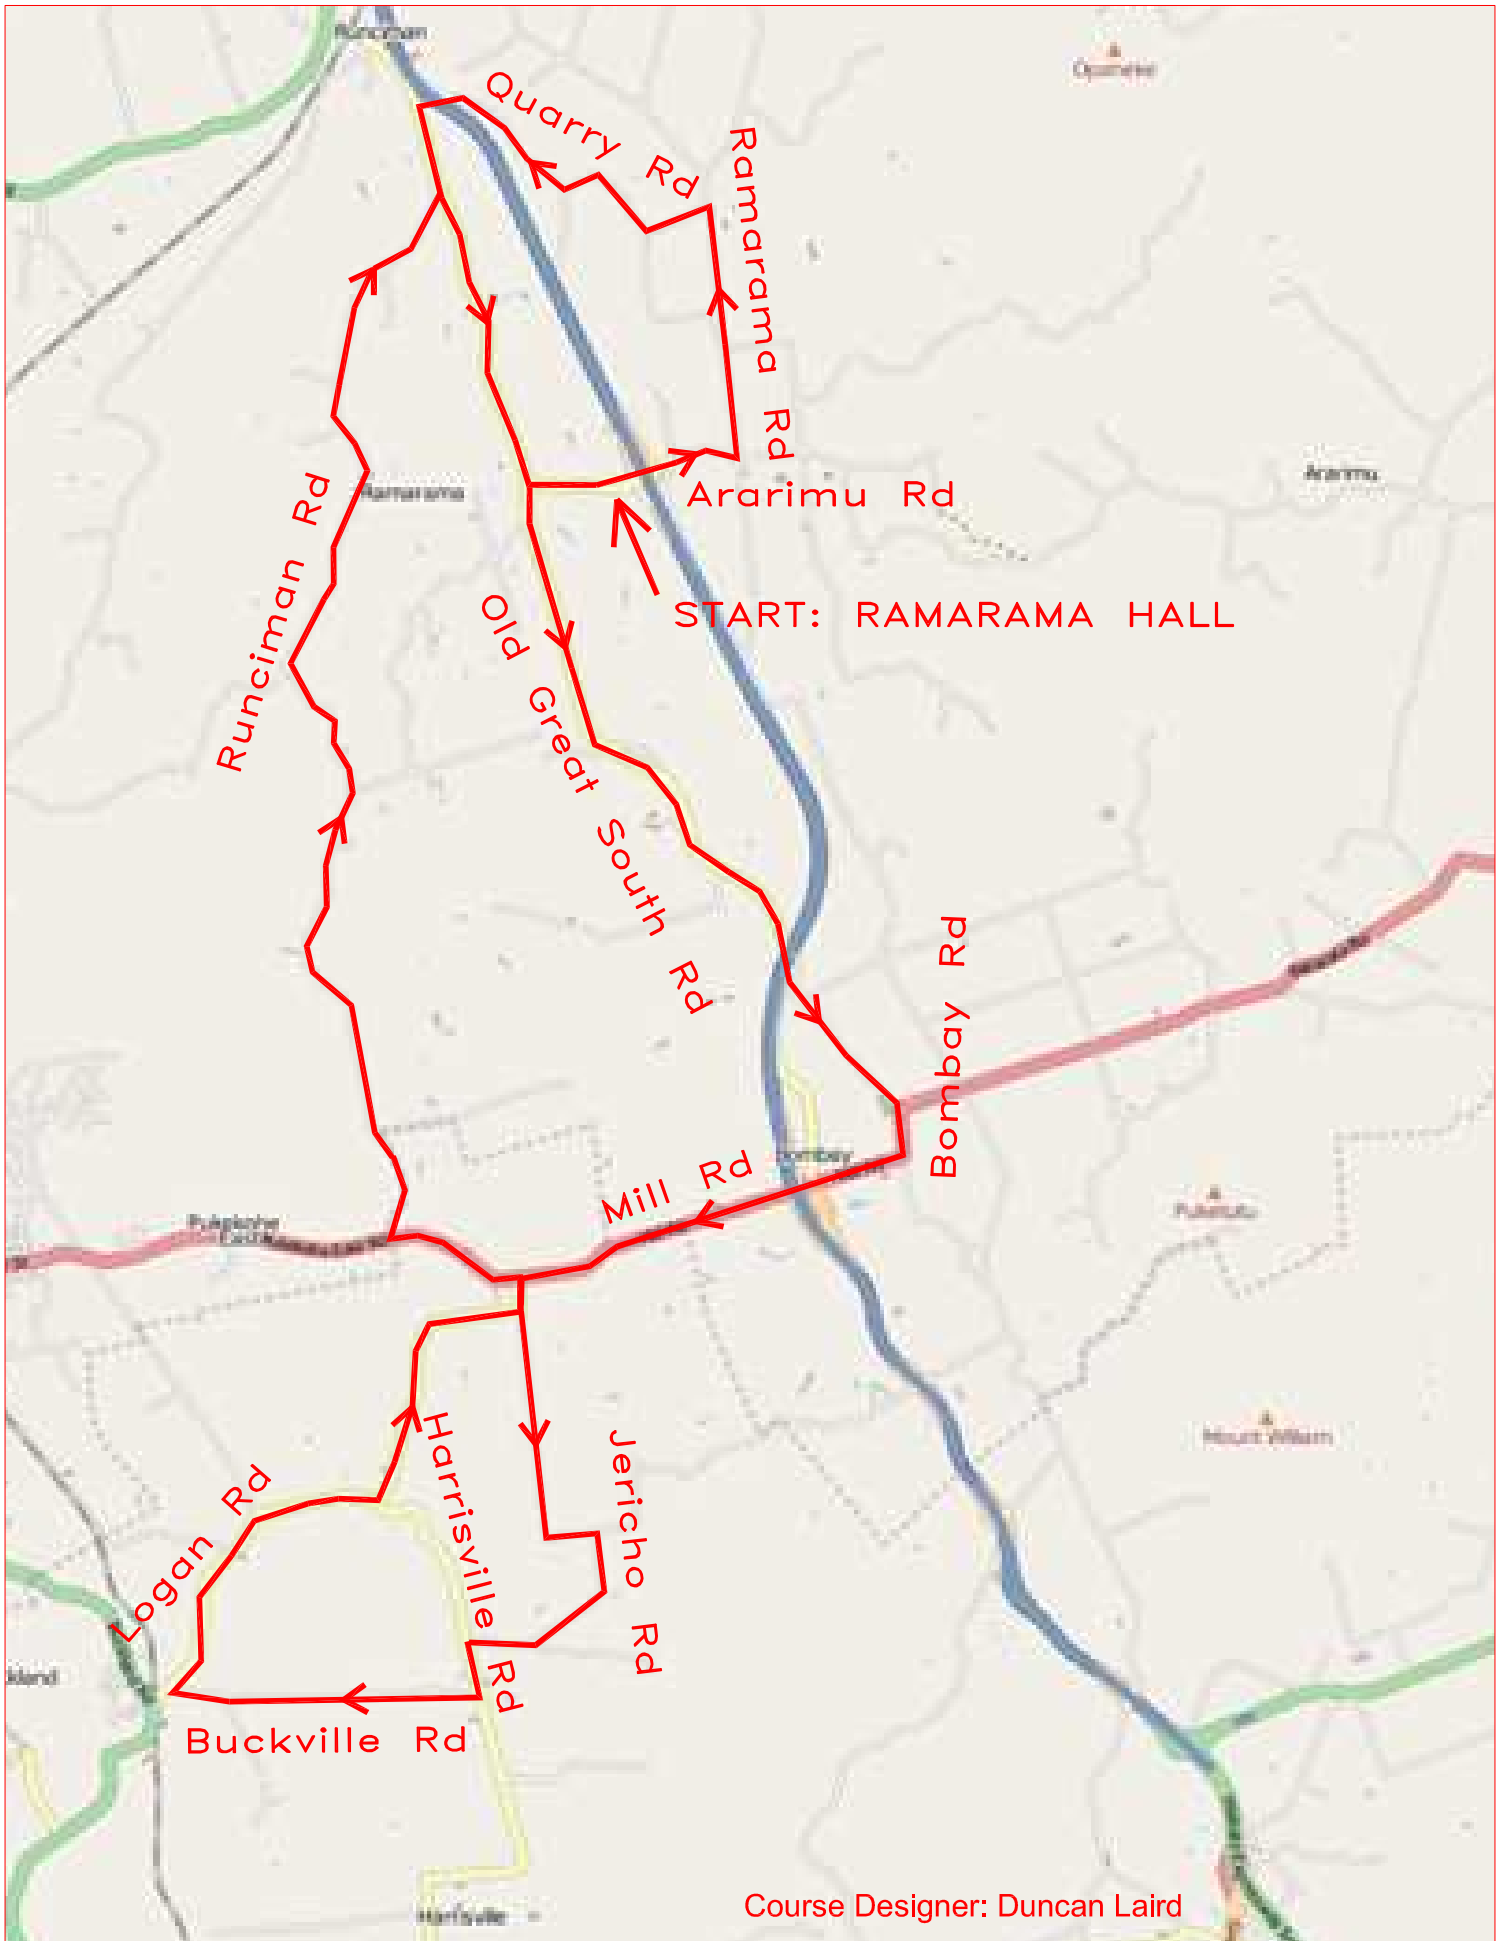

# Medium Ride 43kms

Course: Ramarama 1B

Course Designer: Duncan Laird