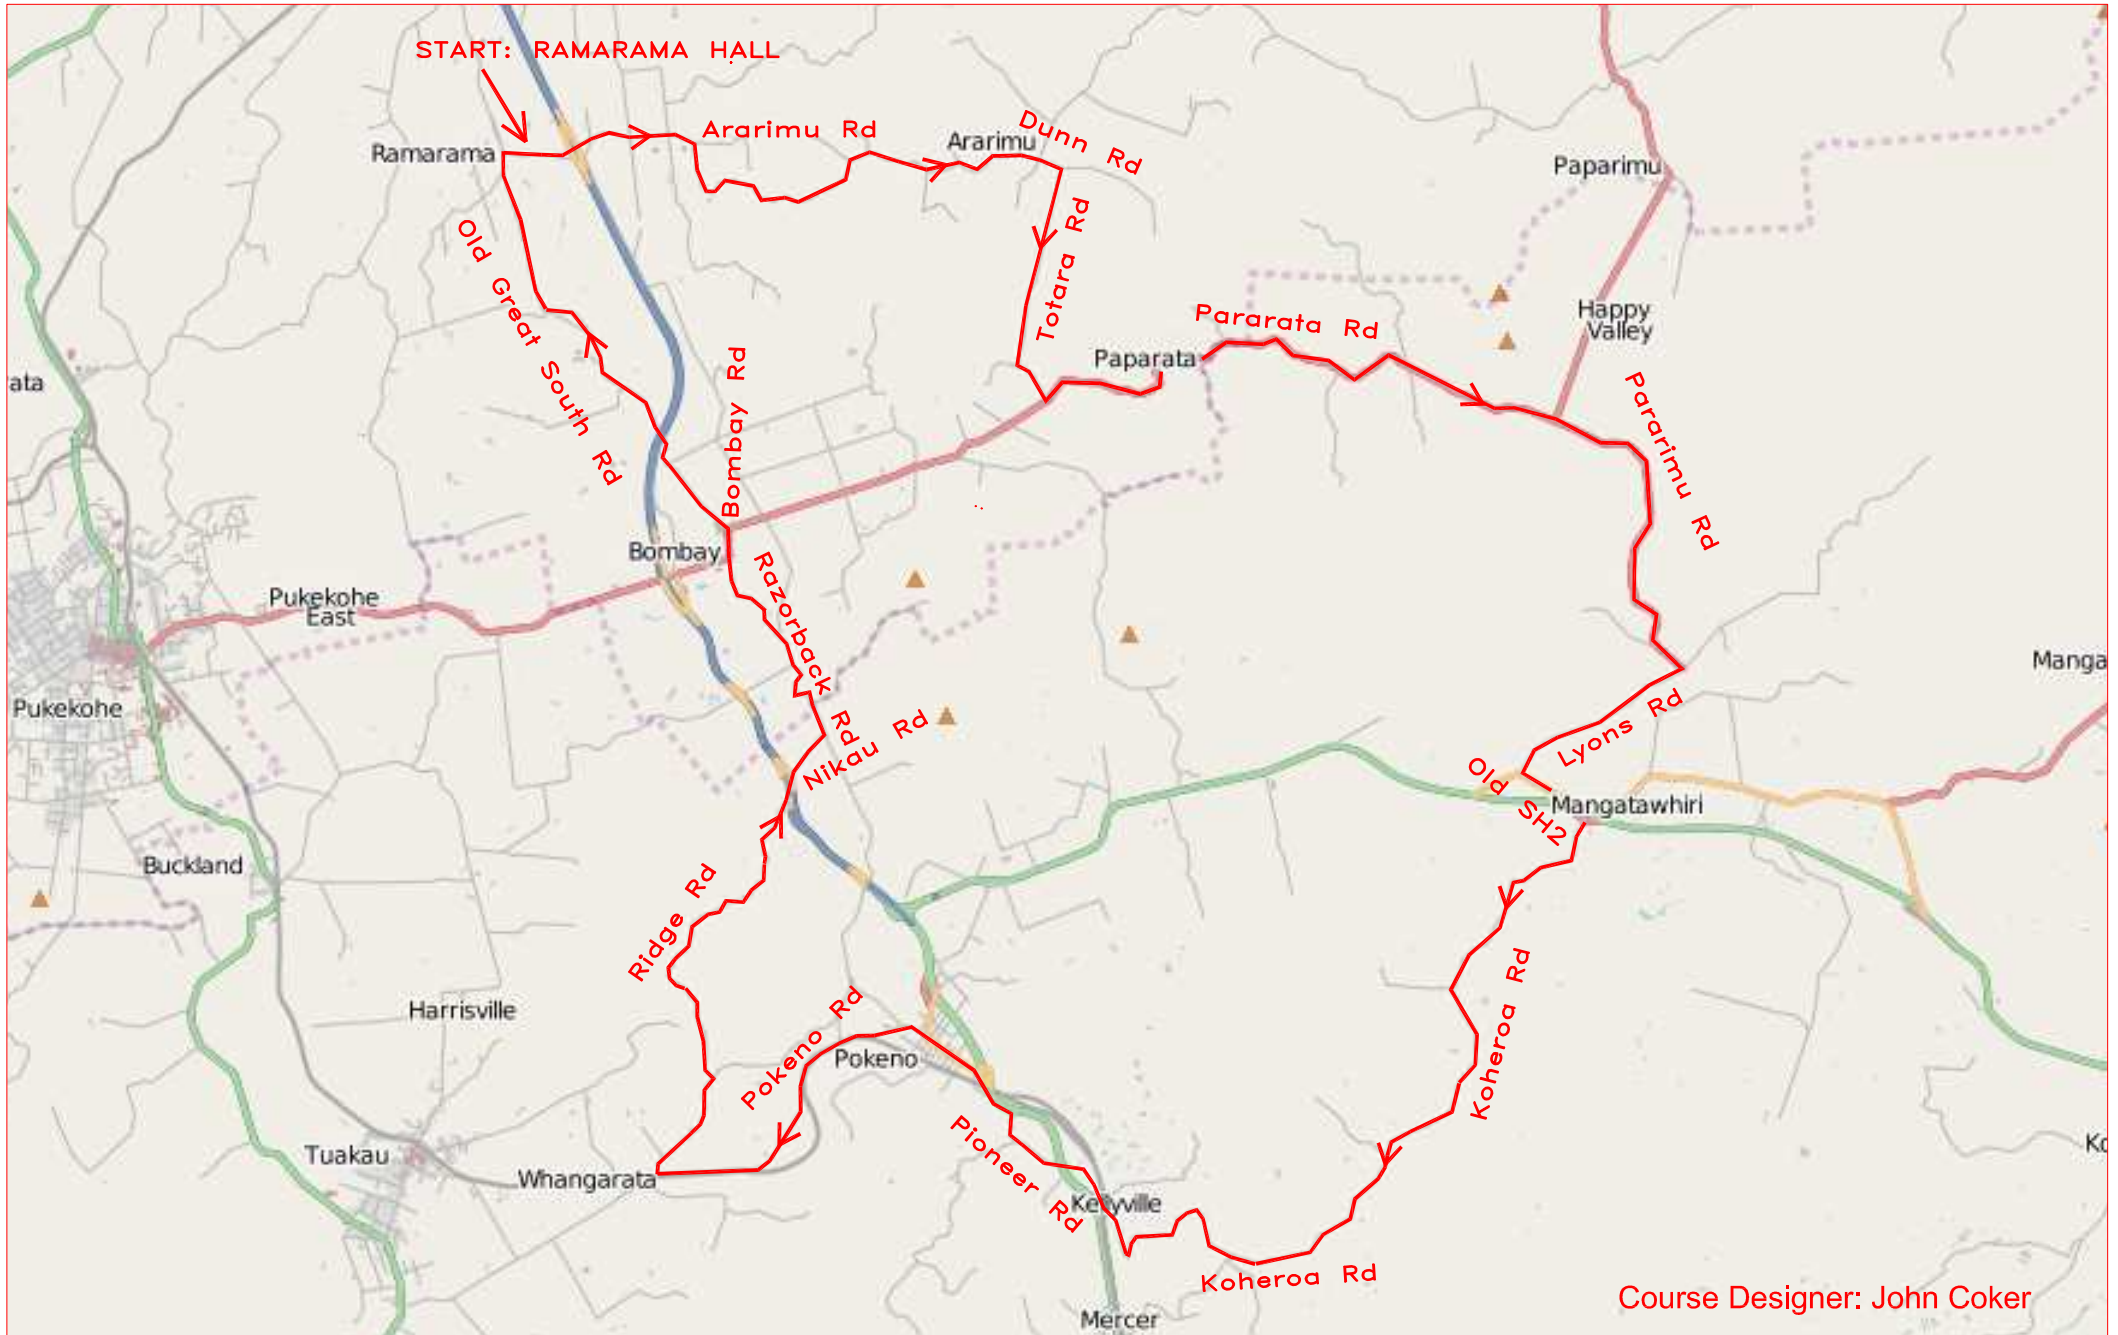

# Long Ride 63km

Course: Ramarama 1A

Course Designer: John Coker