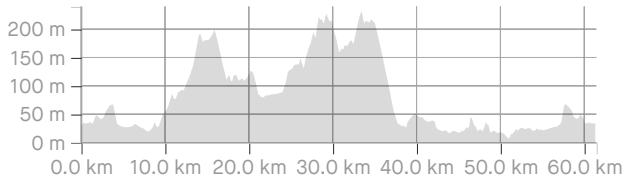

MVCC Ardmore Gorge Ararimu 61km

https://www.strava.com/routes/2761145994055738414

61.46 km

Distance

792 m

Elevation Gain

Road

Ride Type

Est. Moving Time: 2:28:32

Route recommendations may be incomplete and/or inaccurate and may contain sections of private land and/or sections of terrain that could be challenging or hazardous. Always use your best judgement about the safety of road and trail conditions and follow traffic and property laws. Est. Moving Time based on your avg speed of 24.8 km/h over last 4 weeks

DIRECTION	DISTANCE (kilometers)
Proceed onto Burnside Road	0.0
Right onto Papakura–Clevedon Road	0.0
Proceed onto Papakura–Clevedon Road	1.7
Continue on Clevedon Road	4.3
Proceed onto Clevedon Road	4.9
Proceed onto Clevedon Road	5.3
Right onto Dominion Road	6.3