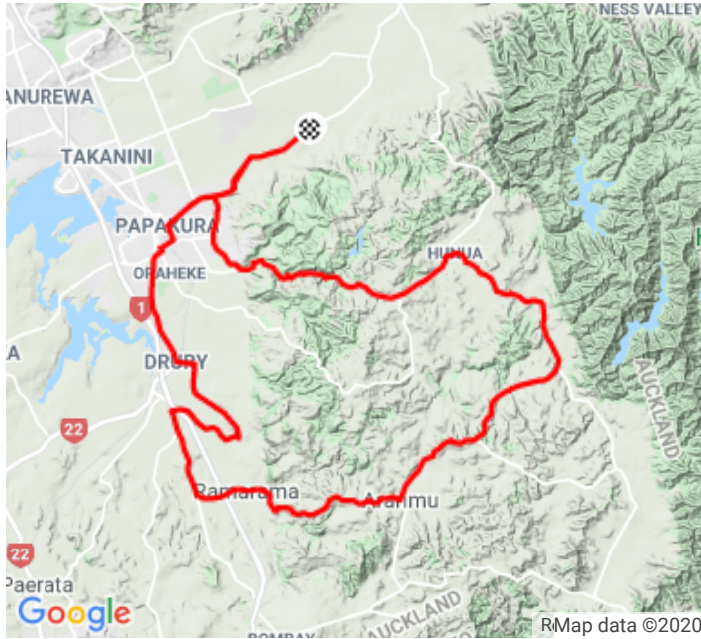

MVCC Ardmore Gorge Ararimu 61km

https://www.strava.com/routes/2761145994055738414

61.46 km

Distance

792 m

Elevation Gain

Road

Ride Type

Est. Moving Time: 2:28:32

Route recommendations may be incomplete and/or inaccurate and may contain sections of private land and/or sections of terrain that could be challenging or hazardous. Always use your best judgement about the safety of road and trail conditions and follow traffic and property laws. Est. Moving Time based on your avg speed of 24.8 km/h over last 4 weeks

DIRECTION	DISTANCE (kilometers)
Proceed onto Burnside Road	0.0
Right onto Papakura–Clevedon Road	0.0
Proceed onto Papakura–Clevedon Road	1.7
Continue on Clevedon Road	4.3
Proceed onto Clevedon Road	4.9
Proceed onto Clevedon Road	5.3
Right onto Dominion Road	6.3

Left onto null	7.7
Continue on Dominion Road	7.7
Proceed onto Dominion Road	7.8
Proceed onto Hunua Road	9.3
Proceed onto Hunua Road	12.7
Proceed onto Hunua Road	17.3
Proceed onto Hunua Road	18.7
Proceed onto Hunua Road	21.1
Proceed onto Hunua Road	24.2
Right onto Gelling Road	24.3
Continue on Ararimu Road	28.4
Proceed onto Ararimu Road	30.9
Proceed onto Ararimu Road	32.3
Proceed onto Ararimu Road	40.0
Continue on null	40.1
Right onto Great South Road	40.1
Proceed onto Great South Road	41.1
Proceed onto Great South Road	43.0
Right onto Quarry Road	43.1
Right onto Fitzgerald / Ramarama / Quarry Road roundabout	45.9
Continue on Ramarama Road	45.9
Proceed onto Ramarama Road	45.9
Proceed onto Ramarama Road	46.0
Continue on Fitzgerald / Ramarama / Quarry Road roundabout	46.2
Left onto Fitzgerald Road	46.2
Proceed onto Fitzgerald Road	47.3
Left onto Waihoehoe Road	49.2
Proceed onto Waihoehoe Road	49.3