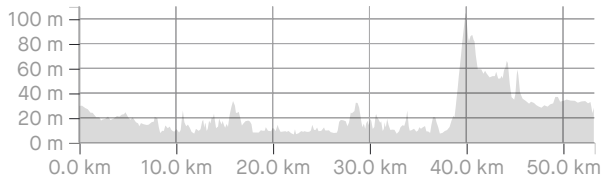

MVCC MARAETAI TWILIGHT 53 km

https://www.strava.com/routes/2779429879645279538

53.23 km

Distance

456 m

Elevation Gain

Road

Ride Type

Est. Moving Time: 2:11:01

Route recommendations may be incomplete and/or inaccurate and may contain sections of private land and/or sections of terrain that could be challenging or hazardous. Always use your best judgement about the safety of road and trail conditions and follow traffic and property laws. Est. Moving Time based on your avg speed of 24.4 km/h over last 4 weeks

DIRECTION	DISTANCE (kilometers)
Proceed onto Burnside Road	0.0
Left onto Papakura–Clevedon Road	0.0
Proceed onto Papakura–Clevedon Road	0.8
Continue on Tourist Road	2.3
Proceed onto Tourist Road	4.5

Left onto Monument Road	4.5
Right onto Papakura–Clevedon Road	7.1
Proceed onto Papakura–Clevedon Road	7.1
Continue on null	7.4
Continue on North Road	7.5
Left onto Maraetai Coast Road	18.1
Continue on null	22.2
Proceed onto null	22.3
Continue on Maraetai Coast Road	22.3
Proceed onto Maraetai Coast Road	26.0
Right onto North Road	26.5
Proceed onto North Road	28.1
Proceed onto North Road	33.2
Right onto Twilight Road	37.0
Proceed onto Twilight Road	39.5
Left onto Brookby Road	42.6
Continue on null	43.0
Continue on Brookby Road	43.1
Proceed onto Brookby Road	46.6
Left onto Alfriston Ardmore Road	47.2
Proceed onto Alfriston Ardmore Road	49.9
Continue on null	50.2
Left onto Clevedon Takanini Road	50.3
Right onto Burnside Road	51.3
Proceed onto Burnside Road	51.6
Arrive at Finish	53.2