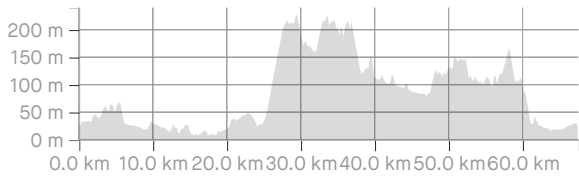

ARDMORE PAPARIMU HUNUA 68 KM

<https://www.strava.com/routes/2749179541691204464>

67.57 km

Distance

977 m

Elevation Gain

Road

Ride Type

Est. Moving Time: 2:42:43

Route recommendations may be incomplete and/or inaccurate and may contain sections of private land and/or sections of terrain that could be challenging or hazardous. Always use your best judgement about the safety of road and trail conditions and follow traffic and property laws. Est. Moving Time based on your avg speed of 24.9 km/h over last 4 weeks

DIRECTION	DISTANCE (kilometers)
Proceed onto Burnside Road	0.0
Right onto Papakura–Clevedon Road	0.3
Proceed onto Papakura–Clevedon Road	1.1
Left onto Heard Road	3.6
Right onto Lauren Grove	3.9
Continue on null	4.1
Proceed onto null	4.4
Continue on Lauren Grove	4.6
Left onto Heard Road	4.8