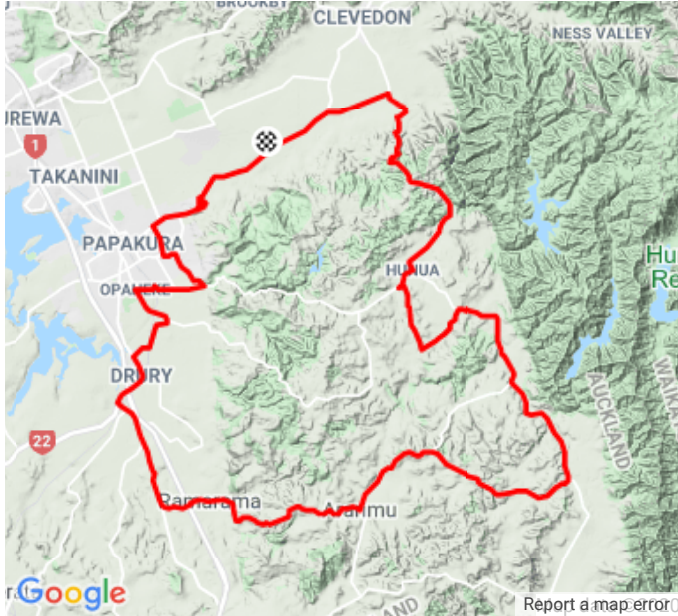

ARDMORE PAPARIMU HUNUA 68 KM

<https://www.strava.com/routes/2749179541691204464>

67.57 km

Distance

977 m

Elevation Gain

Road

Ride Type

Est. Moving Time: 2:42:43

Route recommendations may be incomplete and/or inaccurate and may contain sections of private land and/or sections of terrain that could be challenging or hazardous. Always use your best judgement about the safety of road and trail conditions and follow traffic and property laws. Est. Moving Time based on your avg speed of 24.9 km/h over last 4 weeks

DIRECTION	DISTANCE (kilometers)
Proceed onto Burnside Road	0.0
Right onto Papakura–Clevedon Road	0.3
Proceed onto Papakura–Clevedon Road	1.1
Left onto Heard Road	3.6
Right onto Lauren Grove	3.9
Continue on null	4.1
Proceed onto null	4.4
Continue on Lauren Grove	4.6
Left onto Heard Road	4.8

Left onto Papakura–Clevedon Road	5.1
Continue on Clevedon Road	6.1
Proceed onto Clevedon Road	7.2
Left onto Kelvin Road	7.2
Left onto Settlement Road	8.3
Proceed onto Settlement Road	8.3
Right onto Dominion Road	8.8
Proceed onto Dominion Road	10.2
Right onto Hunua Road	10.3
Left onto Boundary Road	11.3
Proceed onto Boundary Road	12.5
Left onto Opaheke Road	12.7
Right onto Sutton Road	14.4
Proceed onto Sutton Road	14.5
Left onto Great South Road	16.5
Proceed onto Great South Road	16.9
Continue on null	17.2
Continue on Great South Road	17.2
Proceed onto Great South Road	18.2
Continue on null	18.5
Left onto Great South Road	18.6
Proceed onto Great South Road	20.0
Proceed onto Great South Road	22.5
Continue on null	22.5
Continue on Ararimu Road	22.6
Proceed onto Ararimu Road	24.6
Proceed onto Ararimu Road	30.8
Proceed onto Ararimu Road	34.3
Proceed onto Ararimu Road	37.1
Proceed onto Ararimu Road	39.5
Left onto Paparimu Road	40.0