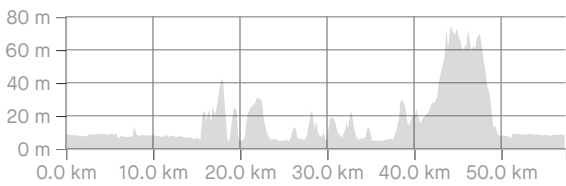

Anzac Day MVCC

<https://www.strava.com/routes/2803016101540543152>

57.46 km

329 m

Road

Distance

Elevation Gain

Ride Type

Est. Moving Time: 2:07:35

Route recommendations may be incomplete and/or inaccurate and may contain sections of private land and/or sections of terrain that could be challenging or hazardous. Always use your best judgement about the safety of road and trail conditions and follow traffic and property laws. Est. Moving Time based on your avg speed of 27.0 km/h over last 4 weeks

DIRECTION	DISTANCE (kilometers)
Proceed onto Goldie Street	0.0
Left onto Tamaki Drive	0.0
Proceed onto Tamaki Drive	0.1
Proceed onto Tamaki Drive	0.7
Proceed onto Tamaki Drive	1.2
Proceed onto Tamaki Drive	2.2
Proceed onto Tamaki Drive	4.1
Proceed onto Tamaki Drive	5.4
Left onto null	6.5