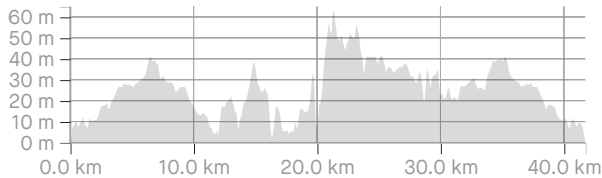

# MVCC Clarks Beach 41 km

https://www.strava.com/routes/2779432169204326100

41.74 km

Distance

347 m

Elevation Gain

Road

Ride Type

Est. Moving Time: 1:42:44

Route recommendations may be incomplete and/or inaccurate and may contain sections of private land and/or sections of terrain that could be challenging or hazardous. Always use your best judgement about the safety of road and trail conditions and follow traffic and property laws. Est. Moving Time based on your avg speed of 24.4 km/h over last 4 weeks

| DIRECTION                      | DISTANCE (kilometers) |
|--------------------------------|-----------------------|
| Proceed onto Torkar Road       | 0.0                   |
| Proceed onto Torkar Road       | 2.0                   |
| Continue on Clarks Beach Road  | 2.1                   |
| Proceed onto Clarks Beach Road | 3.4                   |
| Proceed onto Clarks Beach Road | 6.7                   |
| Left onto McKenzie Road        | 6.8                   |
| Left onto Seagrove Road        | 7.4                   |

|                                |             |
|--------------------------------|-------------|
| Proceed onto Clarks Beach Road | <b>39.4</b> |
| Continue on Torkar Road        | <b>39.6</b> |
| Arrive at Finish               | <b>41.7</b> |