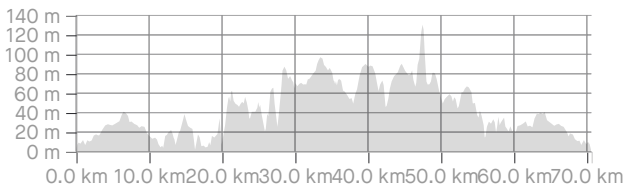

# MVCC Clarks Beach 70 km

https://www.strava.com/routes/277943401992825510

70.63 km

Distance

762 m

Elevation Gain

Road

Ride Type

Est. Moving Time: 2:53:49

Route recommendations may be incomplete and/or inaccurate and may contain sections of private land and/or sections of terrain that could be challenging or hazardous. Always use your best judgement about the safety of road and trail conditions and follow traffic and property laws. Est. Moving Time based on your avg speed of 24.4 km/h over last 4 weeks

DIRECTION	DISTANCE (kilometers)
Proceed onto Torkar Road	0.0
Proceed onto Torkar Road	1.0
Proceed onto Torkar Road	2.0
Continue on Clarks Beach Road	2.0
Proceed onto Clarks Beach Road	2.8
Proceed onto Clarks Beach Road	6.3
Left onto McKenzie Road	6.7