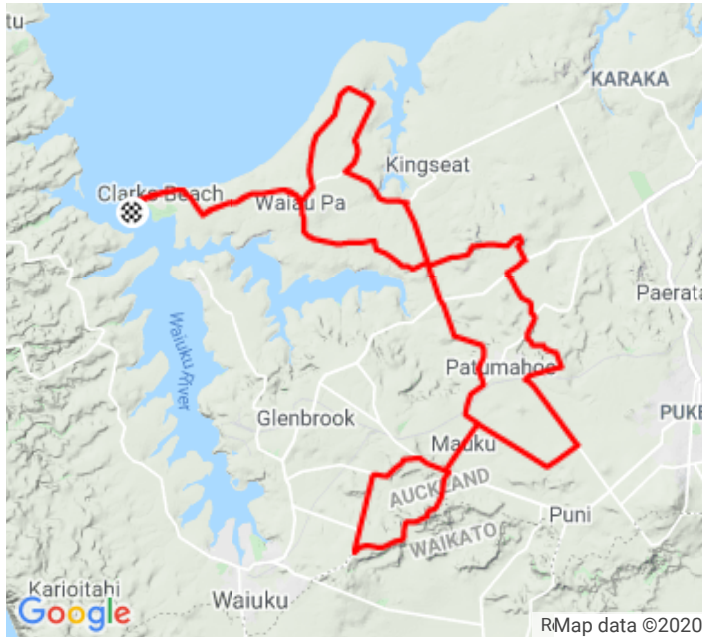

# MVCC Clarks Beach 70 km

https://www.strava.com/routes/277943401992825510

70.63 km

Distance

762 m

Elevation Gain

Road

Ride Type

Est. Moving Time: 2:53:49

Route recommendations may be incomplete and/or inaccurate and may contain sections of private land and/or sections of terrain that could be challenging or hazardous. Always use your best judgement about the safety of road and trail conditions and follow traffic and property laws. Est. Moving Time based on your avg speed of 24.4 km/h over last 4 weeks

DIRECTION	DISTANCE (kilometers)
Proceed onto Torkar Road	0.0
Proceed onto Torkar Road	1.0
Proceed onto Torkar Road	2.0
Continue on Clarks Beach Road	2.0
Proceed onto Clarks Beach Road	2.8
Proceed onto Clarks Beach Road	6.3
Left onto McKenzie Road	6.7

Proceed onto McKenzie Road	7.3
Left onto Seagrove Road	7.4
Proceed onto Seagrove Road	8.8
Proceed onto Seagrove Road	11.0
Right onto Wright Road	11.2
Proceed onto Wright Road	11.7
Proceed onto Wright Road	13.4
Proceed onto Wright Road	14.7
Left onto McKenzie Road	14.8
Proceed onto McKenzie Road	17.1
Left onto null	17.2
Right onto Kingseat Road	17.2
Continue on null	17.3
Continue on Kingseat Road	17.4
Proceed onto Kingseat Road	18.1
Left onto Irwin Road	19.6
Proceed onto Irwin Road	20.1
Proceed onto Irwin Road	22.4
Right onto Batty Road	23.0
Proceed onto Batty Road	23.6
Right onto Glenbrook Road	23.9
Proceed onto Glenbrook Road	24.1
Left onto Cuff Road	24.6
Continue on Woodhouse Road	26.3
Proceed onto Woodhouse Road	26.5
Continue on Hunter Road	27.0
Proceed onto Hunter Road	28.2
Proceed onto Hunter Road	29.1