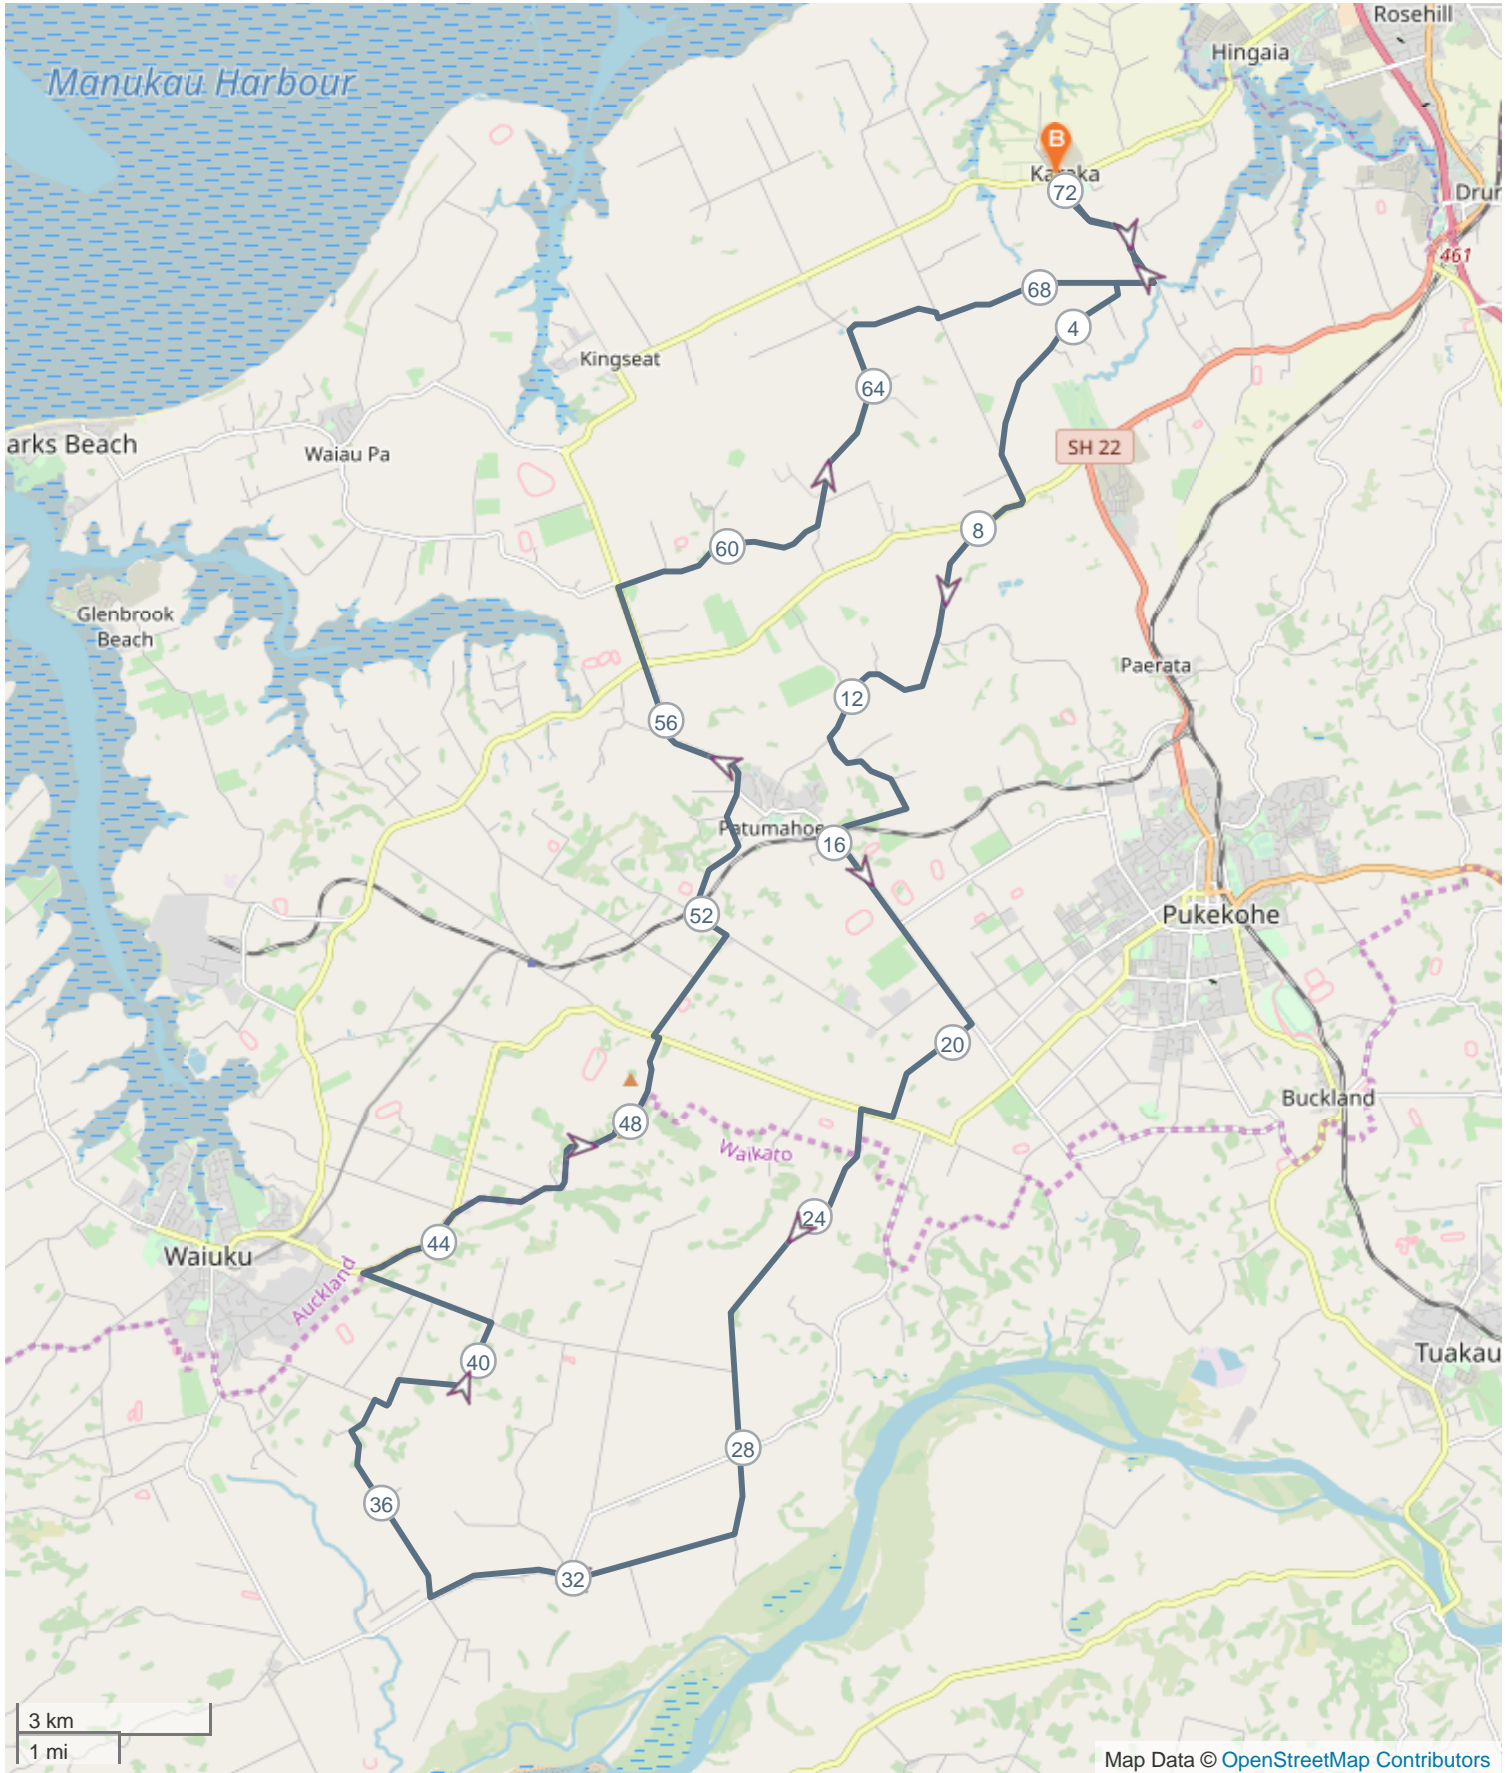

## ROUTE INFORMATION

ROUTE LENGTH	72.181 km
ASCENT	841 m
DESCENT	840 m
HILLS	↑ 39.2%   ↓ 39.8%   → 21.1%
TERRAIN	Road <b>A</b>
START	<b>LAT:</b> -37.100221, <b>LNG:</b> 174.877374

## ROUTE DIRECTIONS

No	Km	Turn	Directions
1	0.000		Start on Linwood Road
2	1.461	↗	Turn slight right onto Blackbridge Road
3	2.360	←	Turn left onto Muir Road
4	2.940	←	Turn left onto Lewis Road
5	6.341	↖	Turn slight left onto Charles Road
6	7.146	→	Turn right onto Glenbrook Road
7	7.946	←	Turn left onto Ostrich Road
8	12.750	←	Turn left onto Hunter Road
9	14.031	→	Turn right onto Hunter Road
10	15.872	←	Turn left onto Patumahoe Road
11	19.565	→	Turn right onto Rogers Road
12	21.569	→	Turn right onto Waiuku Road
13	22.060	↙	Turn sharp left onto Wily Road
14	29.391	→	Turn right onto Arrowville Road
15	31.060	→	Turn right onto Arrowville Road
16	34.258	←	Turn left onto Crouch Road
17	34.275	↗	Turn slight right onto Bright Road
18	37.840	←	Turn left onto Hull Road
19	38.524	→	Turn right onto Hermitage Road
20	40.598	←	Turn left onto Masters Road
21	42.721	→	Turn right onto Waiuku Road
22	44.506	↙	Turn sharp left onto Bald Hill Road
23	49.415	←	Turn left onto Waiuku Road
24	49.512	↘	Turn sharp right onto Titi Road
25	51.426	→	Turn right onto Union Road
26	51.878		Keep right onto Mauku Road
27	53.271	↘	Turn sharp right onto Day Road
28	53.745	↗	Turn slight right onto Day Road
29	54.163	←	Turn left onto Costello Road
30	54.170	←	Turn left onto Day Road
31	54.250	↖	Turn slight left onto Kingseat Road
32	56.862	↗	At roundabout, take exit 2 onto Kingseat Road
33	58.154	→	Turn right onto Irwin Road
34	59.873	↗	Turn slight right onto Irwin Road
35	61.564	←	Turn left onto Batty Road