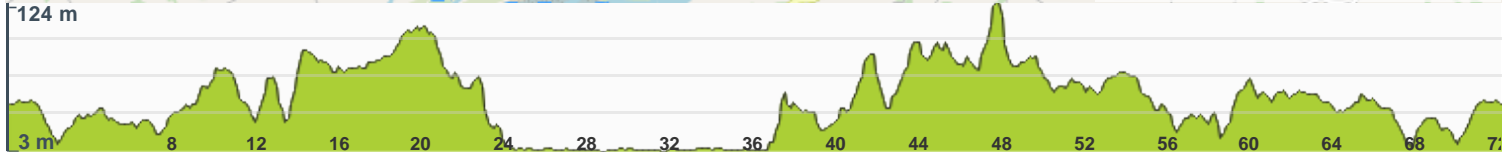

MVCC KARAKA LONG B

ROUTE DIRECTIONS

No	Km	Turn	Directions
1	0.000		Start on Linwood Road
2	1.461	↗	Turn slight right onto Blackbridge Road
3	2.360	←	Turn left onto Muir Road
4	2.940	←	Turn left onto Lewis Road
5	6.341	↖	Turn slight left onto Charles Road
6	7.146	→	Turn right onto Glenbrook Road
7	7.946	←	Turn left onto Ostrich Road
8	12.750	←	Turn left onto Hunter Road
9	14.031	→	Turn right onto Hunter Road
10	15.872	←	Turn left onto Patumahoe Road
11	19.565	→	Turn right onto Rogers Road
12	21.569	→	Turn right onto Waiuku Road
13	22.060	↙	Turn sharp left onto Wily Road
14	29.391	→	Turn right onto Arrowville Road
15	31.060	→	Turn right onto Arrowville Road
16	34.258	←	Turn left onto Crouch Road
17	34.275	↗	Turn slight right onto Bright Road
18	37.840	←	Turn left onto Hull Road
19	38.524	→	Turn right onto Hermitage Road
20	40.598	←	Turn left onto Masters Road
21	42.721	→	Turn right onto Waiuku Road
22	44.506	↙	Turn sharp left onto Bald Hill Road
23	49.415	←	Turn left onto Waiuku Road
24	49.512	↘	Turn sharp right onto Titi Road
25	51.426	→	Turn right onto Union Road
26	51.878		Keep right onto Mauku Road
27	53.271	↘	Turn sharp right onto Day Road
28	53.745	↗	Turn slight right onto Day Road
29	54.163	←	Turn left onto Costello Road
30	54.170	←	Turn left onto Day Road
31	54.250	↖	Turn slight left onto Kingseat Road
32	56.862	↗	At roundabout, take exit 2 onto Kingseat Road
33	58.154	→	Turn right onto Irwin Road
34	59.873	↗	Turn slight right onto Irwin Road
35	61.564	←	Turn left onto Batty Road