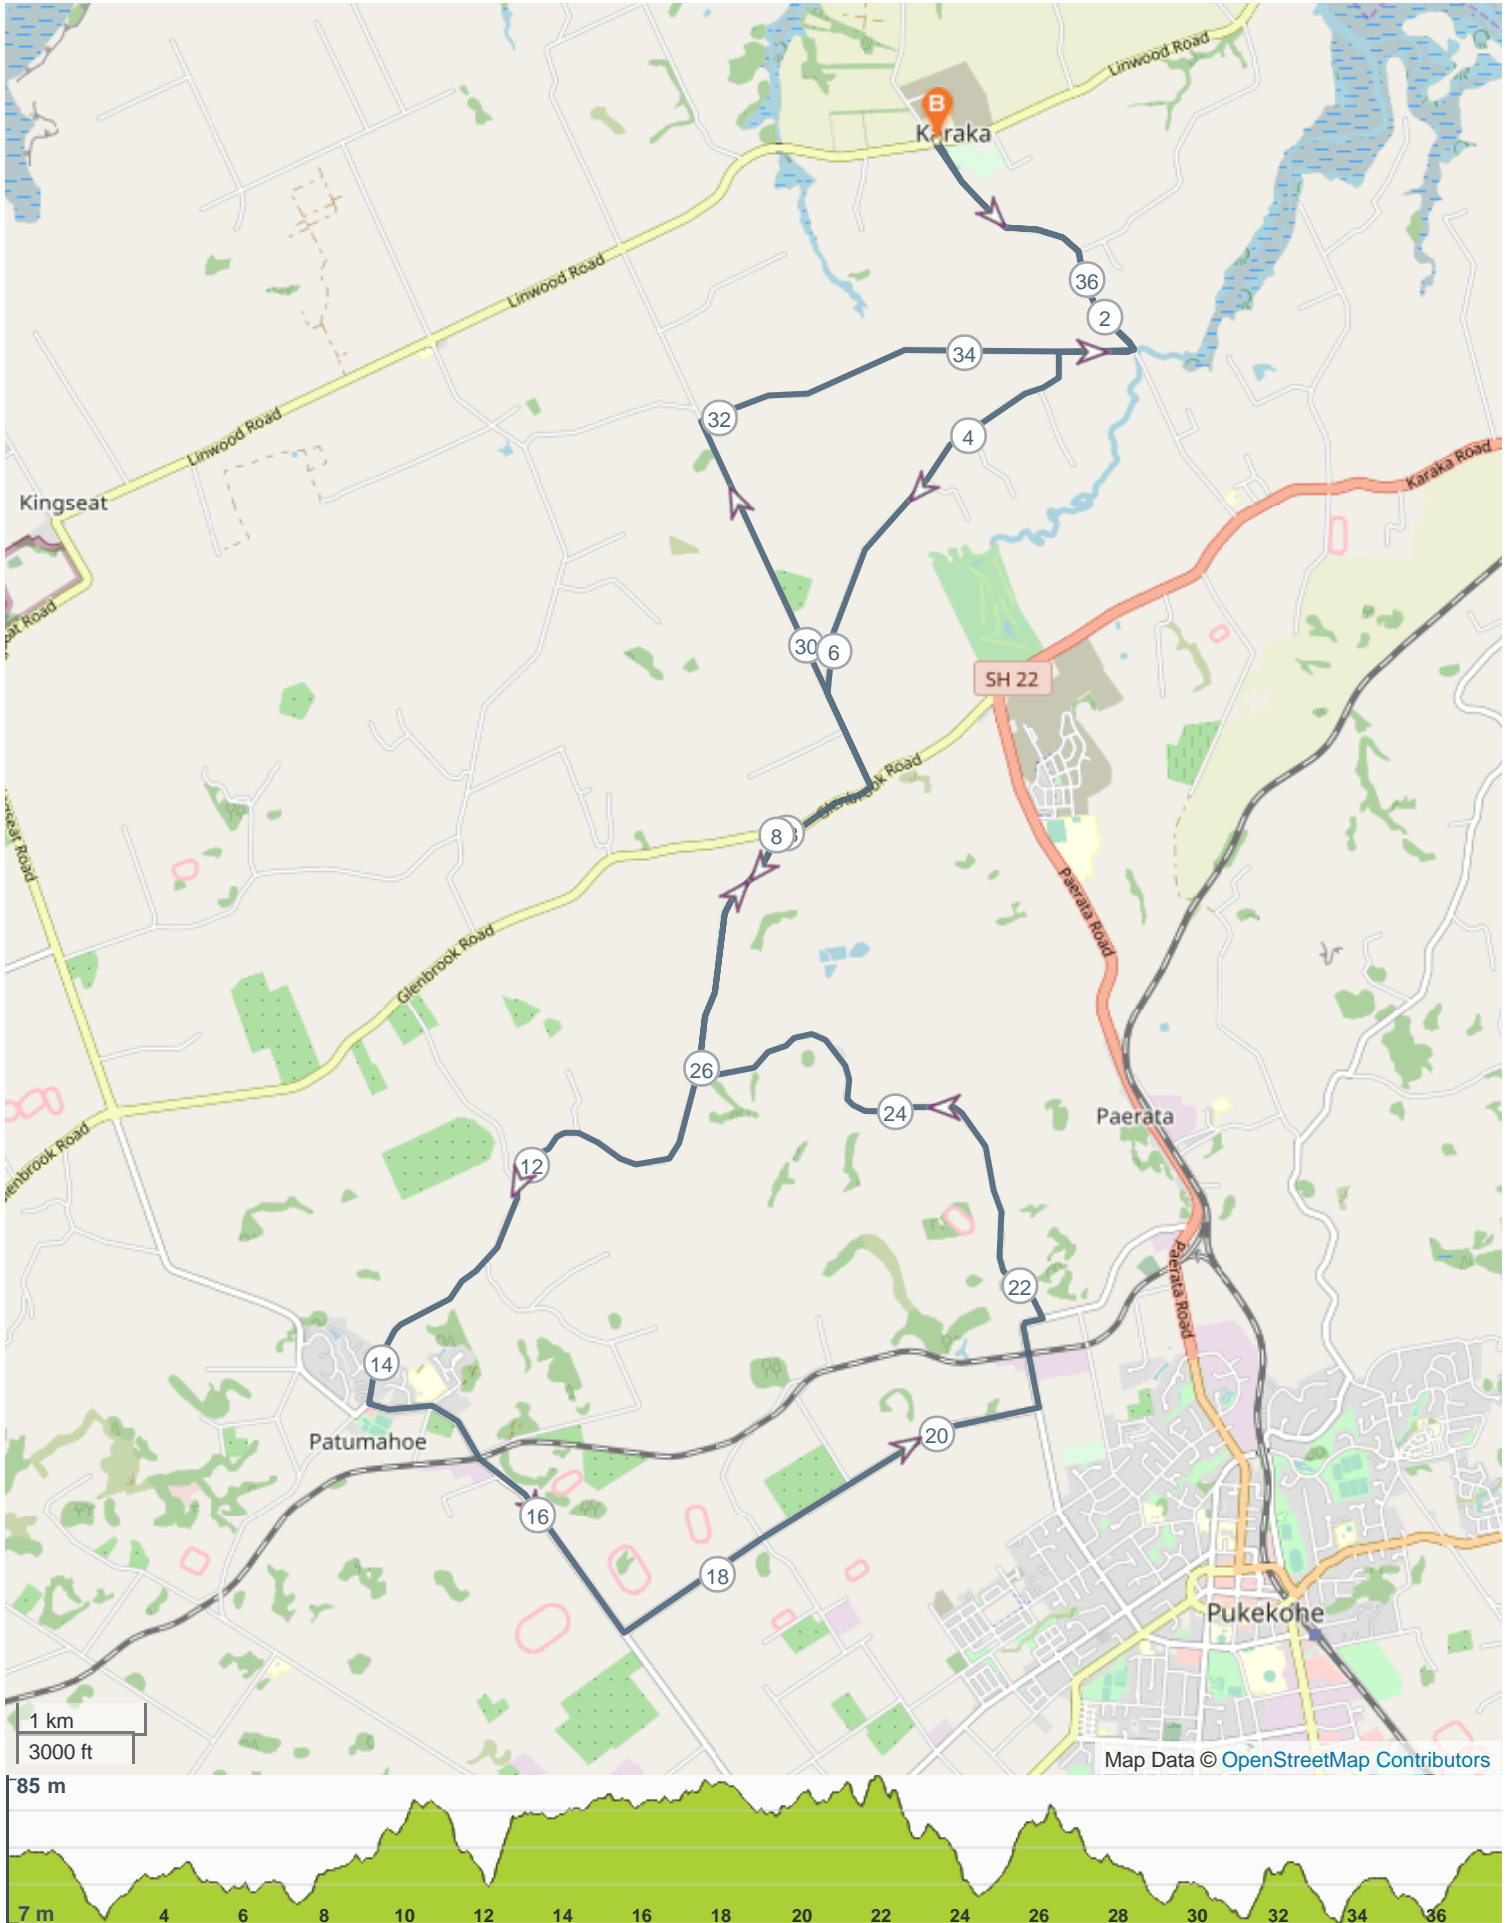

## ROUTE INFORMATION

ROUTE LENGTH 37.651 km  
ASCENT 415 m  
DESCENT 415 m  
HILLS ⬆️ 41.2% | ⬇️ 41.6% | ⬇️ 17.2%  
TERRAIN Road **A**  
START **LAT: -37.100236, LNG: 174.877576**

## ROUTE DIRECTIONS

No	Km	Turn	Directions
1	0.000		Start on Linwood Road
2	0.015	↙	Turn sharp left onto Blackbridge Road
3	1.472	↗	Turn slight right onto Blackbridge Road
4	2.369	←	Turn left onto Muir Road
5	2.949	←	Turn left onto Lewis Road
6	6.350	↖	Turn slight left onto Charles Road
7	7.155	→	Turn right onto Glenbrook Road
8	8.047	↘	Turn sharp right onto Ostrich Road
9	14.341	←	Turn left onto Patumahoe Road
10	17.156	←	Turn left onto Gun Club Road
11	20.832	←	Turn left onto Heights Road
12	21.656	↙	Turn sharp left onto Ostrich Farm Road
13	25.984	→	Turn right onto Ostrich Road
14	27.962	→	Turn right onto Glenbrook Road
15	28.762	←	Turn left onto Charles Road
16	31.877	→	Turn right onto Muir Road
17	35.322	←	Turn left onto Blackbridge Road
18	36.207	↖	Turn slight left onto Blackbridge Road
19	37.651		