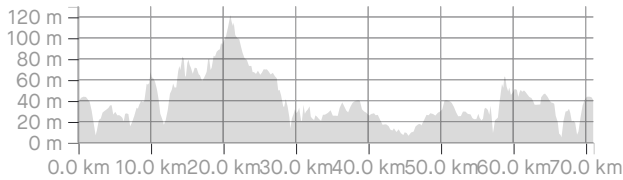

# Karaka Clarks 71km

<https://www.strava.com/routes/2731988388155210296>

71.06 km

Distance

682 m

Elevation Gain

Road

Ride Type

Est. Moving Time: 2:56:23

Route recommendations may be incomplete and/or inaccurate and may contain sections of private land and/or sections of terrain that could be challenging or hazardous. Always use your best judgement about the safety of road and trail conditions and follow traffic and property laws. Est. Moving Time based on your avg speed of 24.2 km/h over last 4 weeks

DIRECTION	DISTANCE (kilometers)
Proceed onto Linwood Road	0.0
Proceed onto Linwood Road	0.0
Right onto null	0.1
Left onto Blackbridge Road	0.1
Continue on Walters Road	1.5
Proceed onto Walters Road	1.5
Left onto Blackbridge Road	1.6