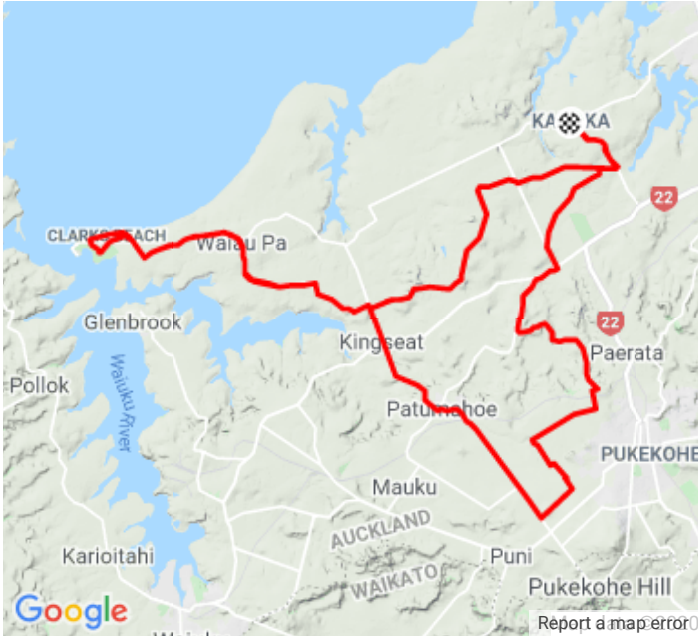

# Karaka Clarks 71km

<https://www.strava.com/routes/2731988388155210296>

71.06 km

Distance

682 m

Elevation Gain

Road

Ride Type

Est. Moving Time: 2:56:23

Route recommendations may be incomplete and/or inaccurate and may contain sections of private land and/or sections of terrain that could be challenging or hazardous. Always use your best judgement about the safety of road and trail conditions and follow traffic and property laws. Est. Moving Time based on your avg speed of 24.2 km/h over last 4 weeks

DIRECTION	DISTANCE (kilometers)
Proceed onto Linwood Road	0.0
Proceed onto Linwood Road	0.0
Right onto null	0.1
Left onto Blackbridge Road	0.1
Continue on Walters Road	1.5
Proceed onto Walters Road	1.5
Left onto Blackbridge Road	1.6

Continue on Glenbrook Road	<b>29.8</b>
Continue on Kingseat Road	<b>29.9</b>
Proceed onto Waiiau Pa Road	<b>31.2</b>
Proceed onto Waiiau Pa Road	<b>36.4</b>
Proceed onto Waiiau Pa Road	<b>37.1</b>
Continue on Clarks Beach Road	<b>38.4</b>
Proceed onto Clarks Beach Road	<b>41.6</b>
Proceed onto Clarks Beach Road	<b>43.0</b>
Proceed onto Clarks Beach Road	<b>43.2</b>
Continue on Stevenson Road	<b>43.3</b>
Proceed onto Stevenson Road	<b>44.4</b>
Proceed onto Stevenson Road	<b>44.4</b>
Continue on Stella Drive	<b>44.5</b>
Proceed onto Torkar Road	<b>45.0</b>
Proceed onto Torkar Road	<b>46.1</b>
Right onto Clarks Beach Road	<b>46.2</b>