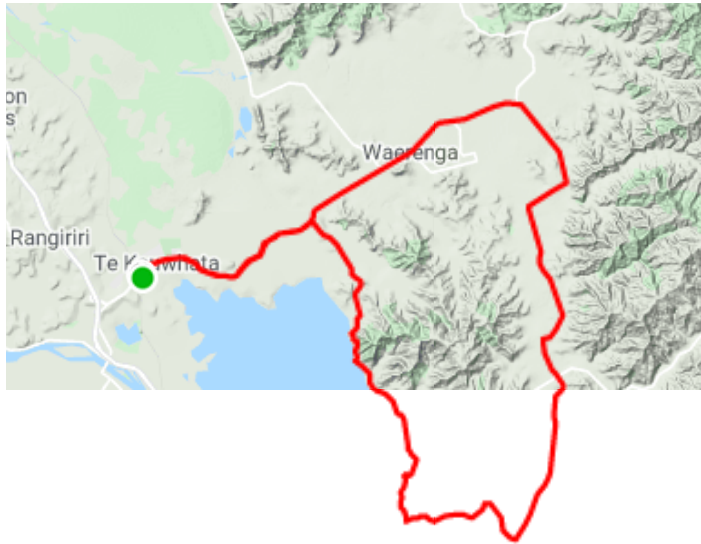

MVCC TK 56KM

<https://www.strava.com/routes/2779418052876729650>

56.15 km

Distance

578 m

Elevation Gain

Road

Ride Type

Est. Moving Time: 2:18:12

RMap data ©2020

Route recommendations may be incomplete and/or inaccurate and may contain sections of private land and/or sections of terrain that could be challenging or hazardous. Always use your best judgement about the safety of road and trail conditions and follow traffic and property laws. Est. Moving Time based on your avg speed of 24.4 km/h over last 4 weeks

DIRECTION	DISTANCE (kilometers)
-----------	-----------------------

Proceed onto Main Street	0.0
Continue on Waerenga Road	0.3
Proceed onto Waerenga Road	0.3
Proceed onto Waerenga Road	5.4
Continue on Waikare Road	6.8
Proceed onto Waikare Road	6.8
Proceed onto Waikare Road	13.7
Proceed onto Waikare Road	19.1
Left onto Waiterimu Road	19.3
Proceed onto Waiterimu Road	22.2
Right onto Waiu Road	22.3
Left onto Storey Road	24.1
Proceed onto Storey Road	25.1
Continue on Taniwha Road	30.1
Continue on Cozen Road	37.4
Proceed onto Cozen Road	40.9
Continue on Waerenga Road	41.0
Proceed onto Waerenga Road	48.5
Proceed onto Waerenga Road	55.4
Continue on Main Street	55.8
Arrive at Finish	56.1