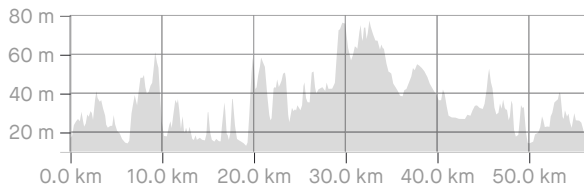

MVCC TK 56KM

<https://www.strava.com/routes/2779418052876729650>

56.15 km

Distance

578 m

Elevation Gain

Road

Ride Type

Est. Moving Time: 2:18:12

RMap data ©2020

Route recommendations may be incomplete and/or inaccurate and may contain sections of private land and/or sections of terrain that could be challenging or hazardous. Always use your best judgement about the safety of road and trail conditions and follow traffic and property laws. Est. Moving Time based on your avg speed of 24.4 km/h over last 4 weeks

DIRECTION	DISTANCE (kilometers)
-----------	-----------------------

Proceed onto Main Street	0.0
Continue on Waerenga Road	0.3
Proceed onto Waerenga Road	0.3
Proceed onto Waerenga Road	5.4
Continue on Waikare Road	6.8
Proceed onto Waikare Road	6.8
Proceed onto Waikare Road	13.7
Proceed onto Waikare Road	19.1
Left onto Waiterimu Road	19.3
Proceed onto Waiterimu Road	22.2
Right onto Waiu Road	22.3
Left onto Storey Road	24.1
Proceed onto Storey Road	25.1
Continue on Taniwha Road	30.1
Continue on Cozen Road	37.4
Proceed onto Cozen Road	40.9
Continue on Waerenga Road	41.0
Proceed onto Waerenga Road	48.5
Proceed onto Waerenga Road	55.4
Continue on Main Street	55.8
Arrive at Finish	56.1