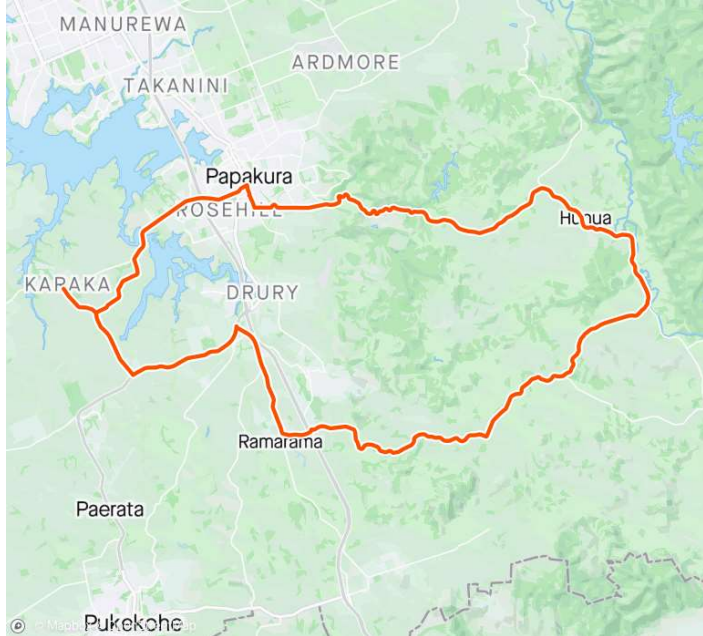

## Karaka Ararimu 55km

<https://www.strava.com/routes/3079263640297649192>

**54.9 km**  
Distance

**728 m**  
Elevation Gain

**2:45:20**  
Est. Moving Time

Route recommendations may be incomplete and/or inaccurate and may contain sections of private land and/or sections of terrain that could be challenging or hazardous. Always use your best judgement about the safety of road and trail conditions and follow traffic and property laws.

DIRECTION	DISTANCE
Proceed onto Blackbridge Road	0.0 km
Left onto Karaka Road	3.8 km
Proceed onto Karaka Road	4.4 km
Continue on Great South Road	7.8 km
Proceed onto off-road waypoint, No data available	7.9 km
Continue on Great South Road	8.0 km
Proceed onto Great South Road	8.2 km

DIRECTION	DISTANCE
Proceed onto off-road waypoint, No data available	11.9 km
Continue on Ararimu Road	11.9 km
Proceed onto Ararimu Road	12.8 km
Proceed onto Ararimu Road	20.5 km
Left onto Gelling Road	23.6 km
Proceed onto Gelling Road	24.0 km
Left onto Hunua Road	27.7 km
Proceed onto Hunua Road	28.5 km
Proceed onto Hunua Road	33.1 km
Proceed onto off-road waypoint, No data available	43.7 km
Continue on Boundary Road	43.8 km
Proceed onto Boundary Road	44.0 km
Right onto Opaheke Road	45.3 km
Proceed onto Opaheke Road	45.4 km
Proceed onto off-road waypoint, No data available	45.7 km
Continue on Opaheke Road	45.7 km
Left onto Settlement Road	46.1 km
Proceed onto Settlement Road	46.1 km
Continue on Beach Road	46.5 km
Proceed onto Beach Road	47.7 km
Continue on Hingaia Road	47.8 km
Continue on Linwood Road	50.4 km
Proceed onto off-road waypoint, No data available	50.9 km

DIRECTION	DISTANCE
Continue on Walters Road	<b>51.0 km</b>
Proceed onto Walters Road	<b>51.2 km</b>
Proceed onto Walters Road	<b>53.5 km</b>

DIRECTION	DISTANCE
Right onto Blackbridge Road	<b>53.6 km</b>
Arrive at Finish	<b>54.9 km</b>