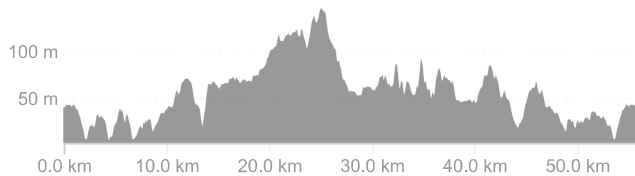

Karaka Patu Puke Paerata 56km

<https://www.strava.com/routes/3079249940780276122>

55.8 km
Distance

687 m
Elevation Gain

3:11:00
Est. Moving Time

Route recommendations may be incomplete and/or inaccurate and may contain sections of private land and/or sections of terrain that could be challenging or hazardous. Always use your best judgement about the safety of road and trail conditions and follow traffic and property laws.

DIRECTION	DISTANCE
Proceed onto Blackbridge Road	0.0 km
Right onto Muir Road	2.2 km
Proceed onto Muir Road	2.6 km
Left onto Charles Road	5.7 km
Proceed onto Charles Road	6.0 km
Right onto Glenbrook Road	8.8 km
Proceed onto Glenbrook Road	9.5 km

DIRECTION	DISTANCE
Left onto Ostrich Road	9.6 km
Continue on Woodhouse Road	13.1 km
Left onto Patumahoe Road	15.9 km
Proceed onto Patumahoe Road	17.4 km
Proceed onto off-road waypoint. No data available	21.6 km
Continue on Attewell Road	21.7 km
Proceed onto Attewell Road	22.3 km
Left onto Upper Queen Street	24.2 km
Proceed onto Upper Queen Street	25.0 km
Right onto Ray Wright Road	25.5 km
Right onto Tuakau Road	27.2 km
Left onto Buckland Road	28.0 km
Right onto Logan Road	29.3 km
Proceed onto Logan Road	29.4 km
Left onto Golding Road	31.0 km
Proceed onto Golding Road	31.5 km
Proceed onto off-road waypoint. No data available	33.4 km
Continue on Belgium Road	33.4 km
Proceed onto off-road waypoint. No data available	34.1 km
Left onto Valley Road	34.1 km
Proceed onto Valley Road	34.5 km
Continue on Cape Hill Road	34.9 km
Proceed onto Cape Hill Road	35.3 km

DIRECTION	DISTANCE
Proceed onto Ostrich Farm Road	45.9 km
Right onto Ostrich Road	45.9 km
Right onto Glenbrook Road	47.9 km
Left onto Charles Road	48.7 km
Right onto Lewis Road	49.5 km
Proceed onto Lewis Road	49.6 km
Proceed onto Lewis Road	52.9 km
Continue on Muir Road	52.9 km
Left onto Blackbridge Road	53.5 km
Arrive at Finish	55.8 km