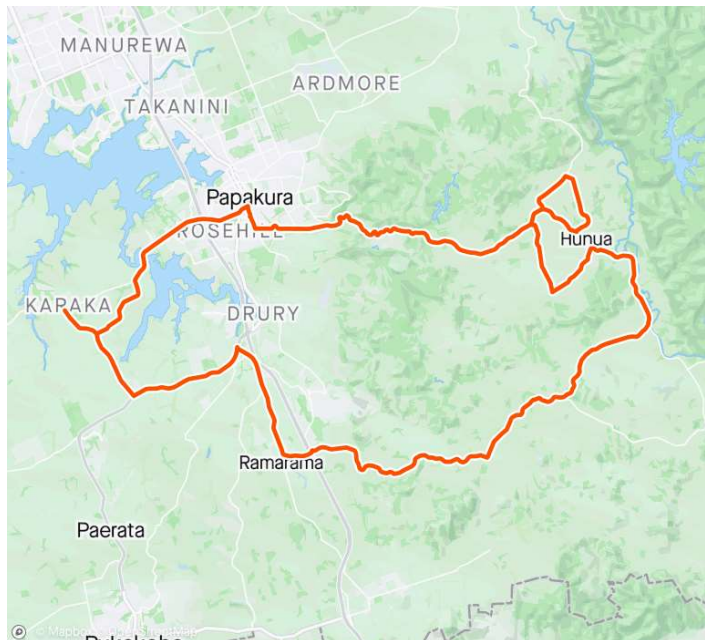

## Karaka Ararimu 63km

<https://www.strava.com/routes/3079262800163222938>

**63.2 km**  
Distance

**868 m**  
Elevation Gain

**3:10:18**  
Est. Moving Time

Route recommendations may be incomplete and/or inaccurate and may contain sections of private land and/or sections of terrain that could be challenging or hazardous. Always use your best judgement about the safety of road and trail conditions and follow traffic and property laws.

DIRECTION	DISTANCE
Proceed onto Blackbridge Road	0.0 km
Left onto Karaka Road	3.8 km
Proceed onto Karaka Road	4.0 km
Continue on Great South Road	7.8 km
Proceed onto off-road waypoint, No data available	7.9 km
Continue on Great South Road	7.9 km
Proceed onto Great South Road	8.2 km

DIRECTION	DISTANCE
Proceed onto off-road waypoint, No data available	11.9 km
Continue on Ararimu Road	11.9 km
Proceed onto Ararimu Road	12.2 km
Proceed onto Ararimu Road	20.3 km
Left onto Gelling Road	23.6 km
Proceed onto Gelling Road	24.6 km
Left onto Hunua Road	27.7 km
Proceed onto Hunua Road	28.8 km
Left onto Cowan Road	31.6 km
Proceed onto Cowan Road	31.7 km
Right onto Heald Road	33.6 km
Proceed onto Heald Road	33.9 km
Proceed onto off-road waypoint, No data available	36.1 km
Continue on Hunua Road	36.1 km
Proceed onto Hunua Road	36.2 km
Proceed onto Hunua Road	37.4 km
Left onto White Road	38.2 km
Proceed onto White Road	39.4 km
Left onto John Hill Road	40.6 km
Proceed onto John Hill Road	40.6 km
Proceed onto John Hill Road	41.7 km
Right onto Hunua Road	42.1 km
Proceed onto Hunua Road	43.2 km

DIRECTION	DISTANCE
Continue on Beach Road	54.7 km
Continue on Hingaia Road	56.1 km
Continue on Linwood Road	58.6 km
Proceed onto off-road waypoint. No data available	59.2 km
Continue on Walters Road	59.3 km
Proceed onto Walters Road	59.4 km
Proceed onto Walters Road	61.5 km
Right onto Blackbridge Road	61.8 km
Arrive at Finish	63.2 km