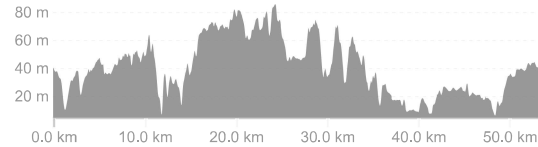

## Karaka Patumahoe Drury 53km

<https://www.strava.com/routes/3082435510710166548>

**53.1 km**

Distance

**552 m**

Elevation Gain

**2:12:01**

Est. Moving Time

DIRECTION	DISTANCE
Proceed onto Linwood Road	<b>0.0 km</b>
Proceed onto Linwood Road	<b>2.5 km</b>
Left onto Charles Road	<b>2.7 km</b>
Proceed onto Charles Road	<b>3.7 km</b>

DIRECTION	DISTANCE
Right onto Stan Wright Road	<b>4.1 km</b>
Proceed onto Stan Wright Road	<b>4.9 km</b>
Left onto Batty Road	<b>5.5 km</b>
Proceed onto Batty Road	<b>8.6 km</b>
Right onto Irwin Road	<b>8.7 km</b>
Proceed onto Irwin Road	<b>11.8 km</b>
Left onto Kingseat Road	<b>12.1 km</b>
Continue on Glenbrook Road	<b>13.4 km</b>
Continue on Kingseat Road	<b>13.4 km</b>
Proceed onto Kingseat Road	<b>15.2 km</b>
Proceed onto Kingseat Road	<b>16.6 km</b>
Left onto Mauku Road	<b>16.7 km</b>
Right onto Patumahoe Road	<b>16.8 km</b>
Proceed onto Patumahoe Road	<b>18.5 km</b>
Left onto Gun Club Road	<b>19.6 km</b>
Proceed onto Gun Club Road	<b>22.5 km</b>
Proceed onto Gun Club Road	<b>23.3 km</b>
Left onto Heights Road	<b>23.3 km</b>
Proceed onto Heights Road	<b>24.9 km</b>
Continue on Paerata Road	<b>25.6 km</b>

DIRECTION	DISTANCE
Proceed onto Great South Road	<b>43.8 km</b>
Left onto Beach Road	<b>44.0 km</b>
Left onto Chichester Drive	<b>45.0 km</b>
Proceed onto off-road waypoint. No data available	<b>45.0 km</b>
Left onto Hingaia Road	<b>46.6 km</b>
Right onto Oakland Road	<b>47.0 km</b>
Proceed onto off-road waypoint. No data available	<b>47.0 km</b>
Proceed onto Hingaia Road	<b>47.3 km</b>
Continue on Linwood Road	<b>48.4 km</b>
Proceed onto off-road waypoint. No data available	<b>49.0 km</b>
Left onto Walters Road	<b>49.1 km</b>
Proceed onto Walters Road	<b>49.4 km</b>
Proceed onto Walters Road	<b>51.2 km</b>
Right onto Blackbridge Road	<b>51.6 km</b>
Proceed onto Blackbridge Road	<b>51.9 km</b>
Proceed onto Blackbridge Road	<b>53.0 km</b>
Right onto Linwood Road	<b>53.1 km</b>
Arrive at Finish	<b>53.1 km</b>